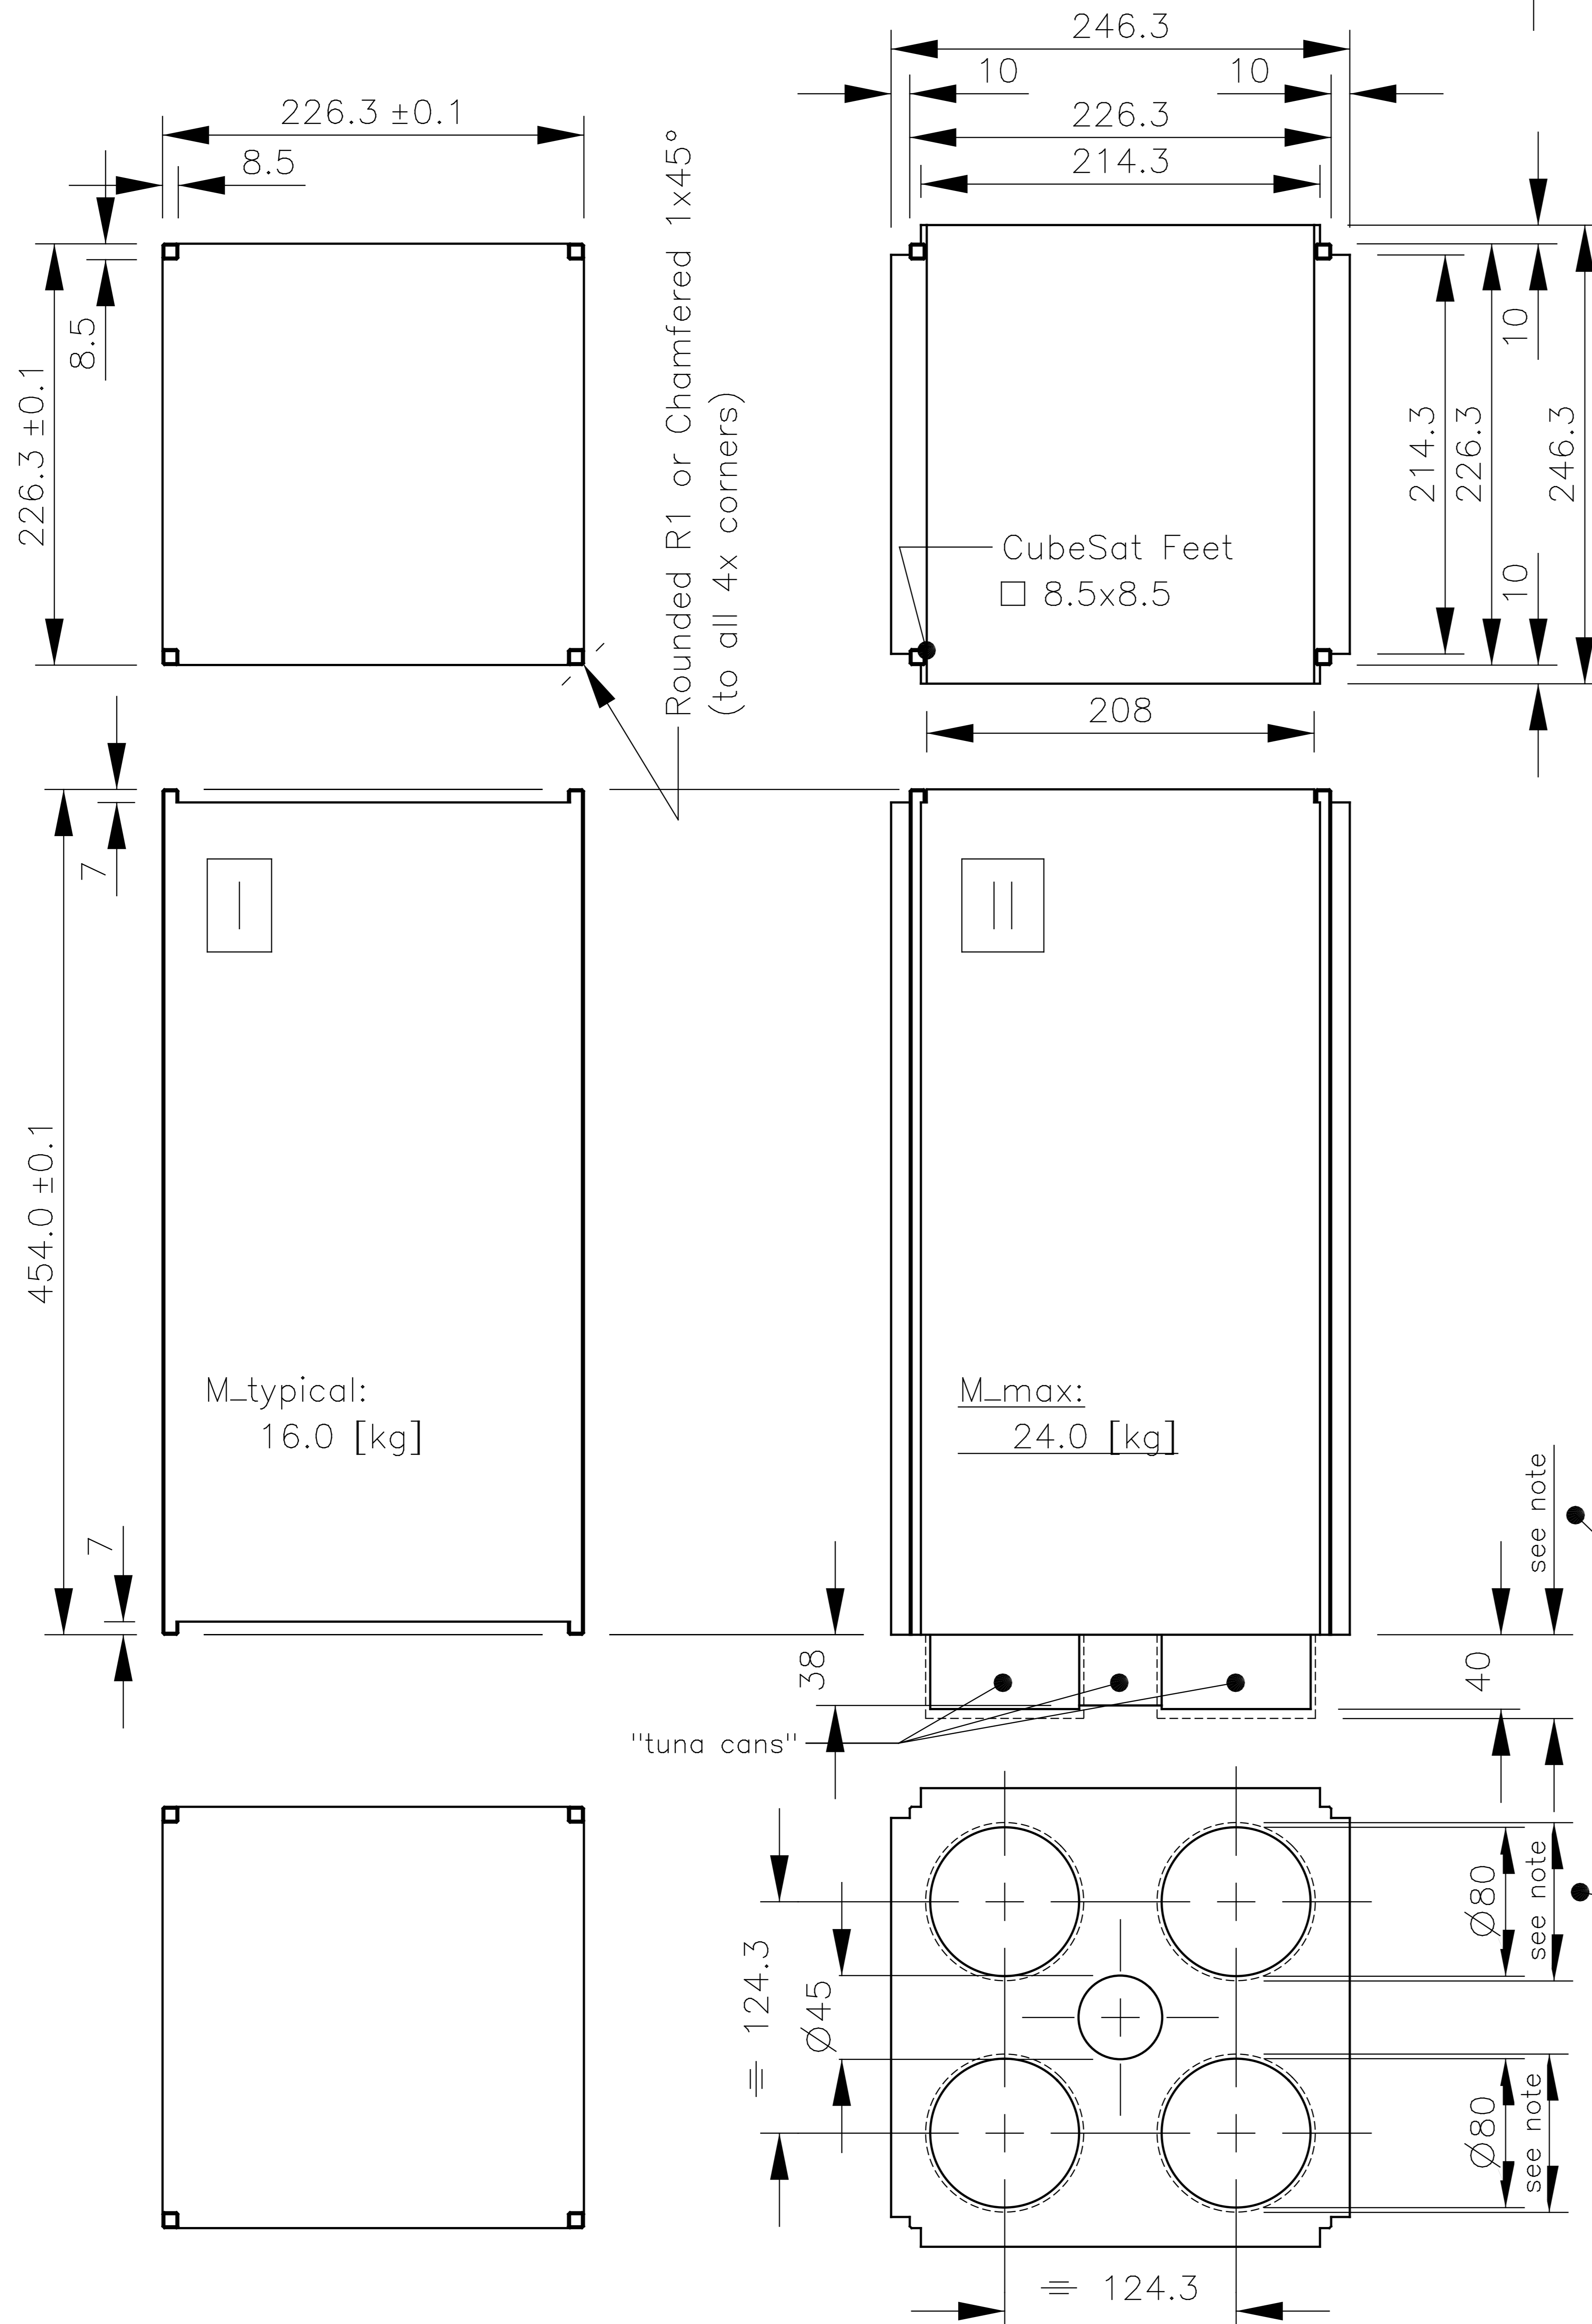

Rev	Description	Date	Initials
A	First release	17 Sep 2014	GLEB
B	Updated release	22 Sep 2014	GLEB
C	Corrected Tuna-can spacing	01 Sep 2016	GLEB

For the ISIS satellite dispenser system QuadPack Type-1.4 the indicated maximum allowable volume applies, however:

The QuadPack Type-1.4 can handle an even larger "tuna cans" on the bottom.

The dotted additional volume allocations can only be used after consultation with and written approval from ISIS.

Scale 20%

Project name	ISIS Advised Envelope	Scale	20%	By		Date		Material	n.a.
Drawing name	16-Unit CubeSat Dimensions	Size	A3	Drawn	GLEB	01 Sep 2016		Surface treatment	n.a.
Drawing number	ISIS.STS.0.1.016	Rev	C	Checked	RSLO	01 Sep 2016		Dimensions	[mm]
		Sheets	1/1	Approved	CBER	01 Sep 2016		Tolerance	±0.1

Notes:
Use "Ctrl"+"5" to select line view