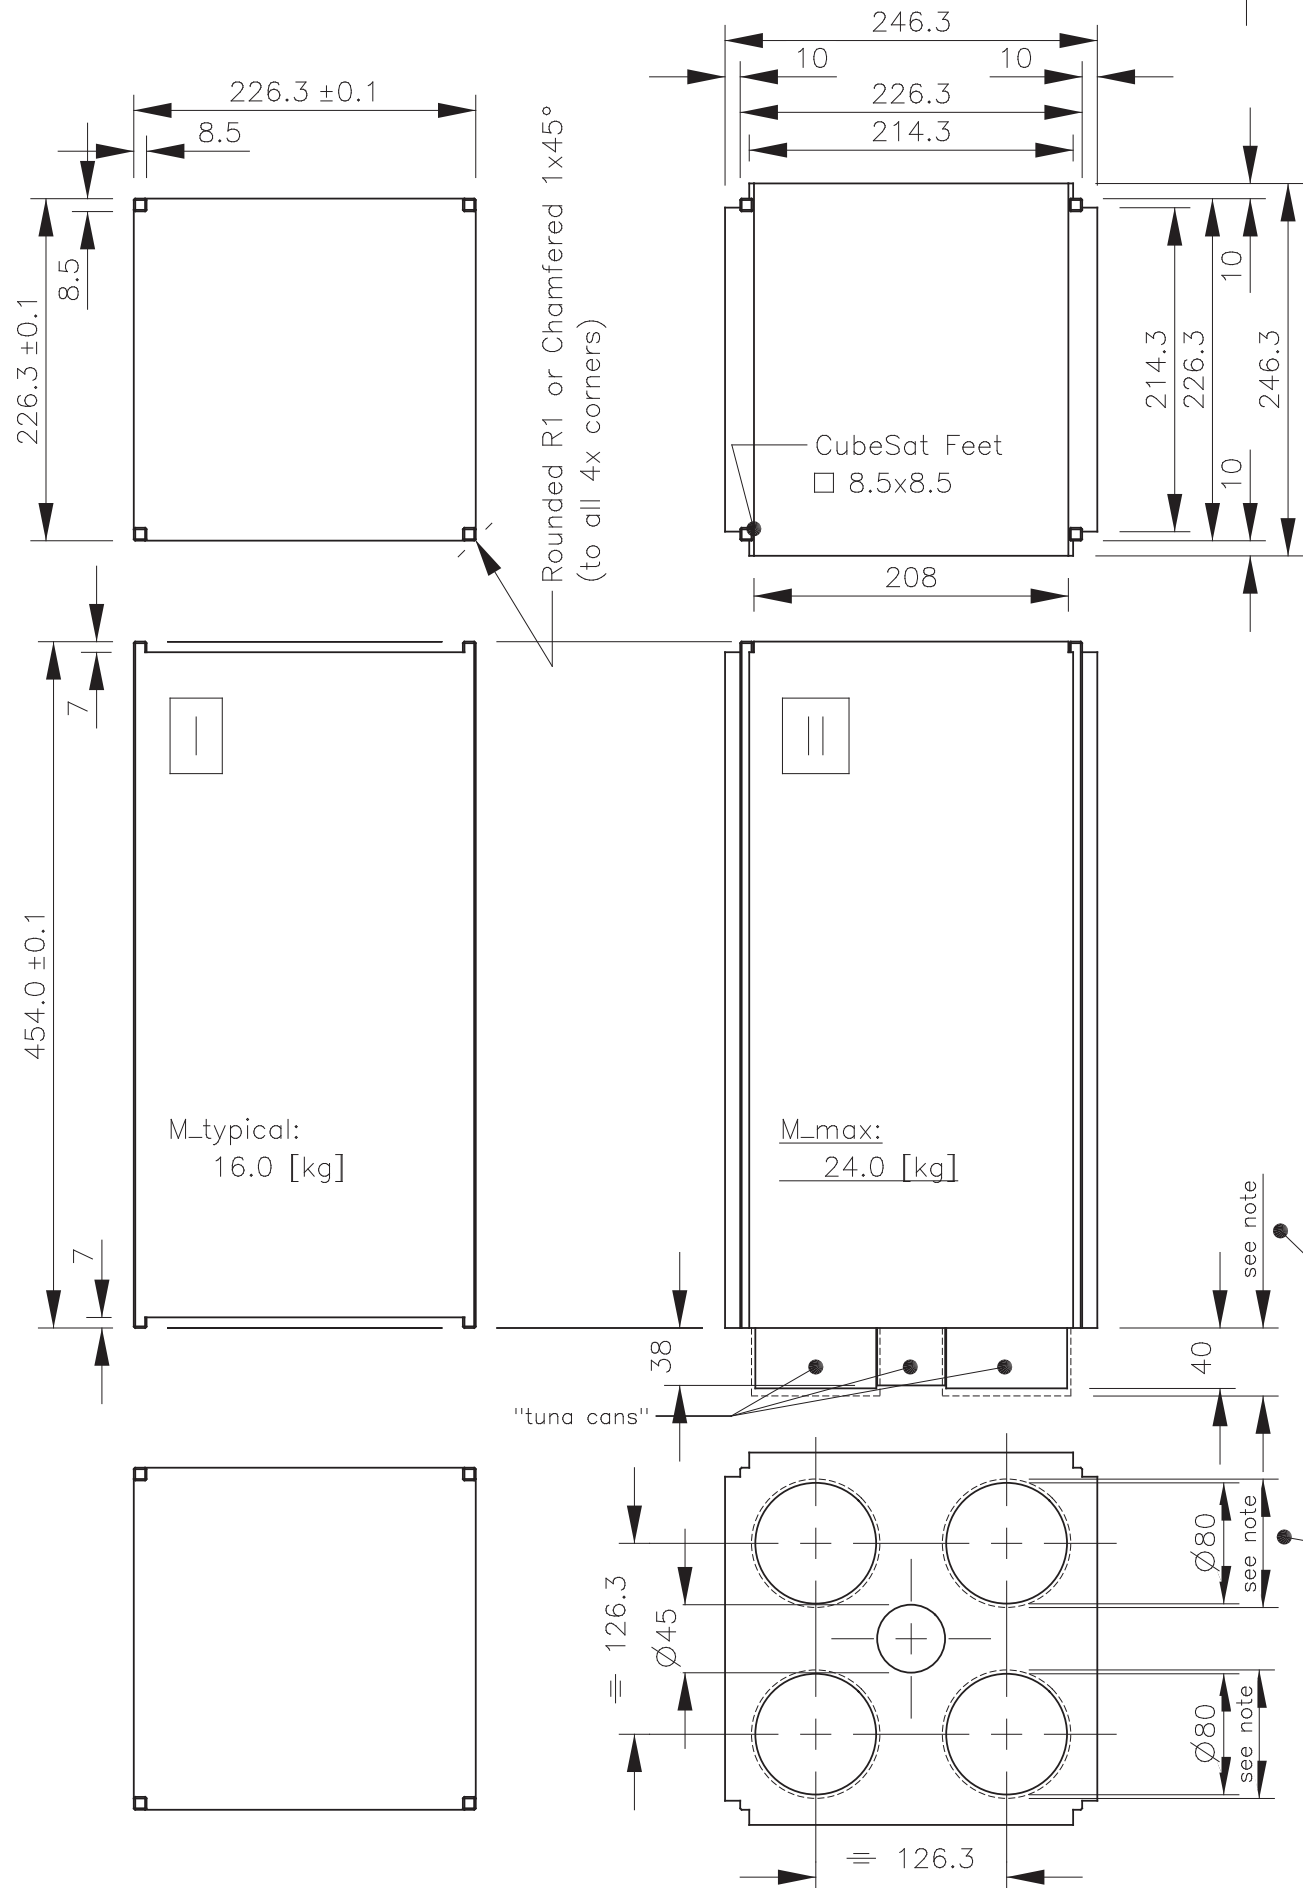

Rev	Description	Date	Initials
A	First release	17 Sep 2014	GLEB
B	Updated release	22 Sep 2014	GLEB

For the ISIS satellite dispenser system QuadPack Type-1.4 the indicated maximum allowable volume applies, however:

The QuadPack Type-1.4 can handle an even larger "tuna cans" on the bottom.

The dotted additional volume allocations can only be used after consultation with and written approval from ISIS.

Project name	ISIS Advised Envelope	Scale	20%	By	GLEB	Date	17 Sep 2014	Material	n.a.
Drawing name	16-Unit CubeSat Dimensions	Size	A3	Drawn	GLEB	17 Sep 2014	Surface treatment	n.a.	Notes: Use "Ctrl"+"5" to select line view
Drawing number	ISIS.STS.0.1.016	Rev	B	Checked	RSLO	22 Sep 2014	Dimensions	[mm]	
		Sheets	1/1	Approved	CBER	22 Sep 2014	Tolerance	± 0.1	