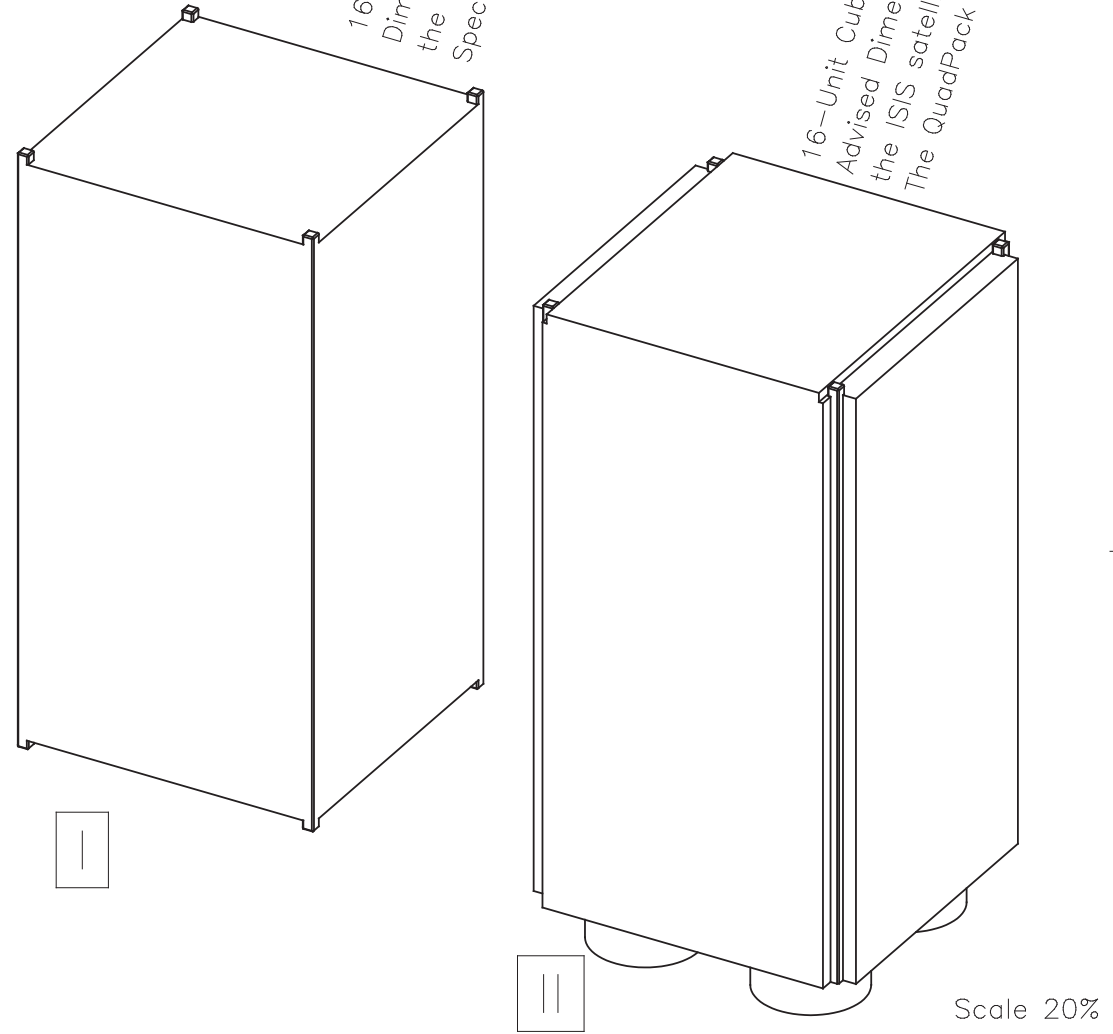

Rev	Description	Date	Initials
A	First release	17 Sep 2014	GLEB
B	Updated release	22 Sep 2014	GLEB

For the ISIS satellite dispenser system QuadPack Type-1.4 the indicated maximum allowable volume applies, however:

The QuadPack Type-1.4 can handle an even larger "tuna cans" on the bottom.

The dotted additional volume allocations can only be used after consultation with and written approval from ISIS.

Project name	ISIS Advised Envelope	Scale	20%	By	GLEB	Date	17 Sep 2014	Material	n.a.
Drawing name	16-Unit CubeSat Dimensions	Size	A3	Drawn	GLEB	17 Sep 2014	Surface treatment	n.a.	Notes: Use "Ctrl"+"5" to select line view
Drawing number	ISIS.STS.0.1.016	Rev	B	Checked	RSLO	22 Sep 2014	Dimensions	[mm]	
		Sheets	1/1	Approved	CBER	22 Sep 2014	Tolerance	± 0.1	