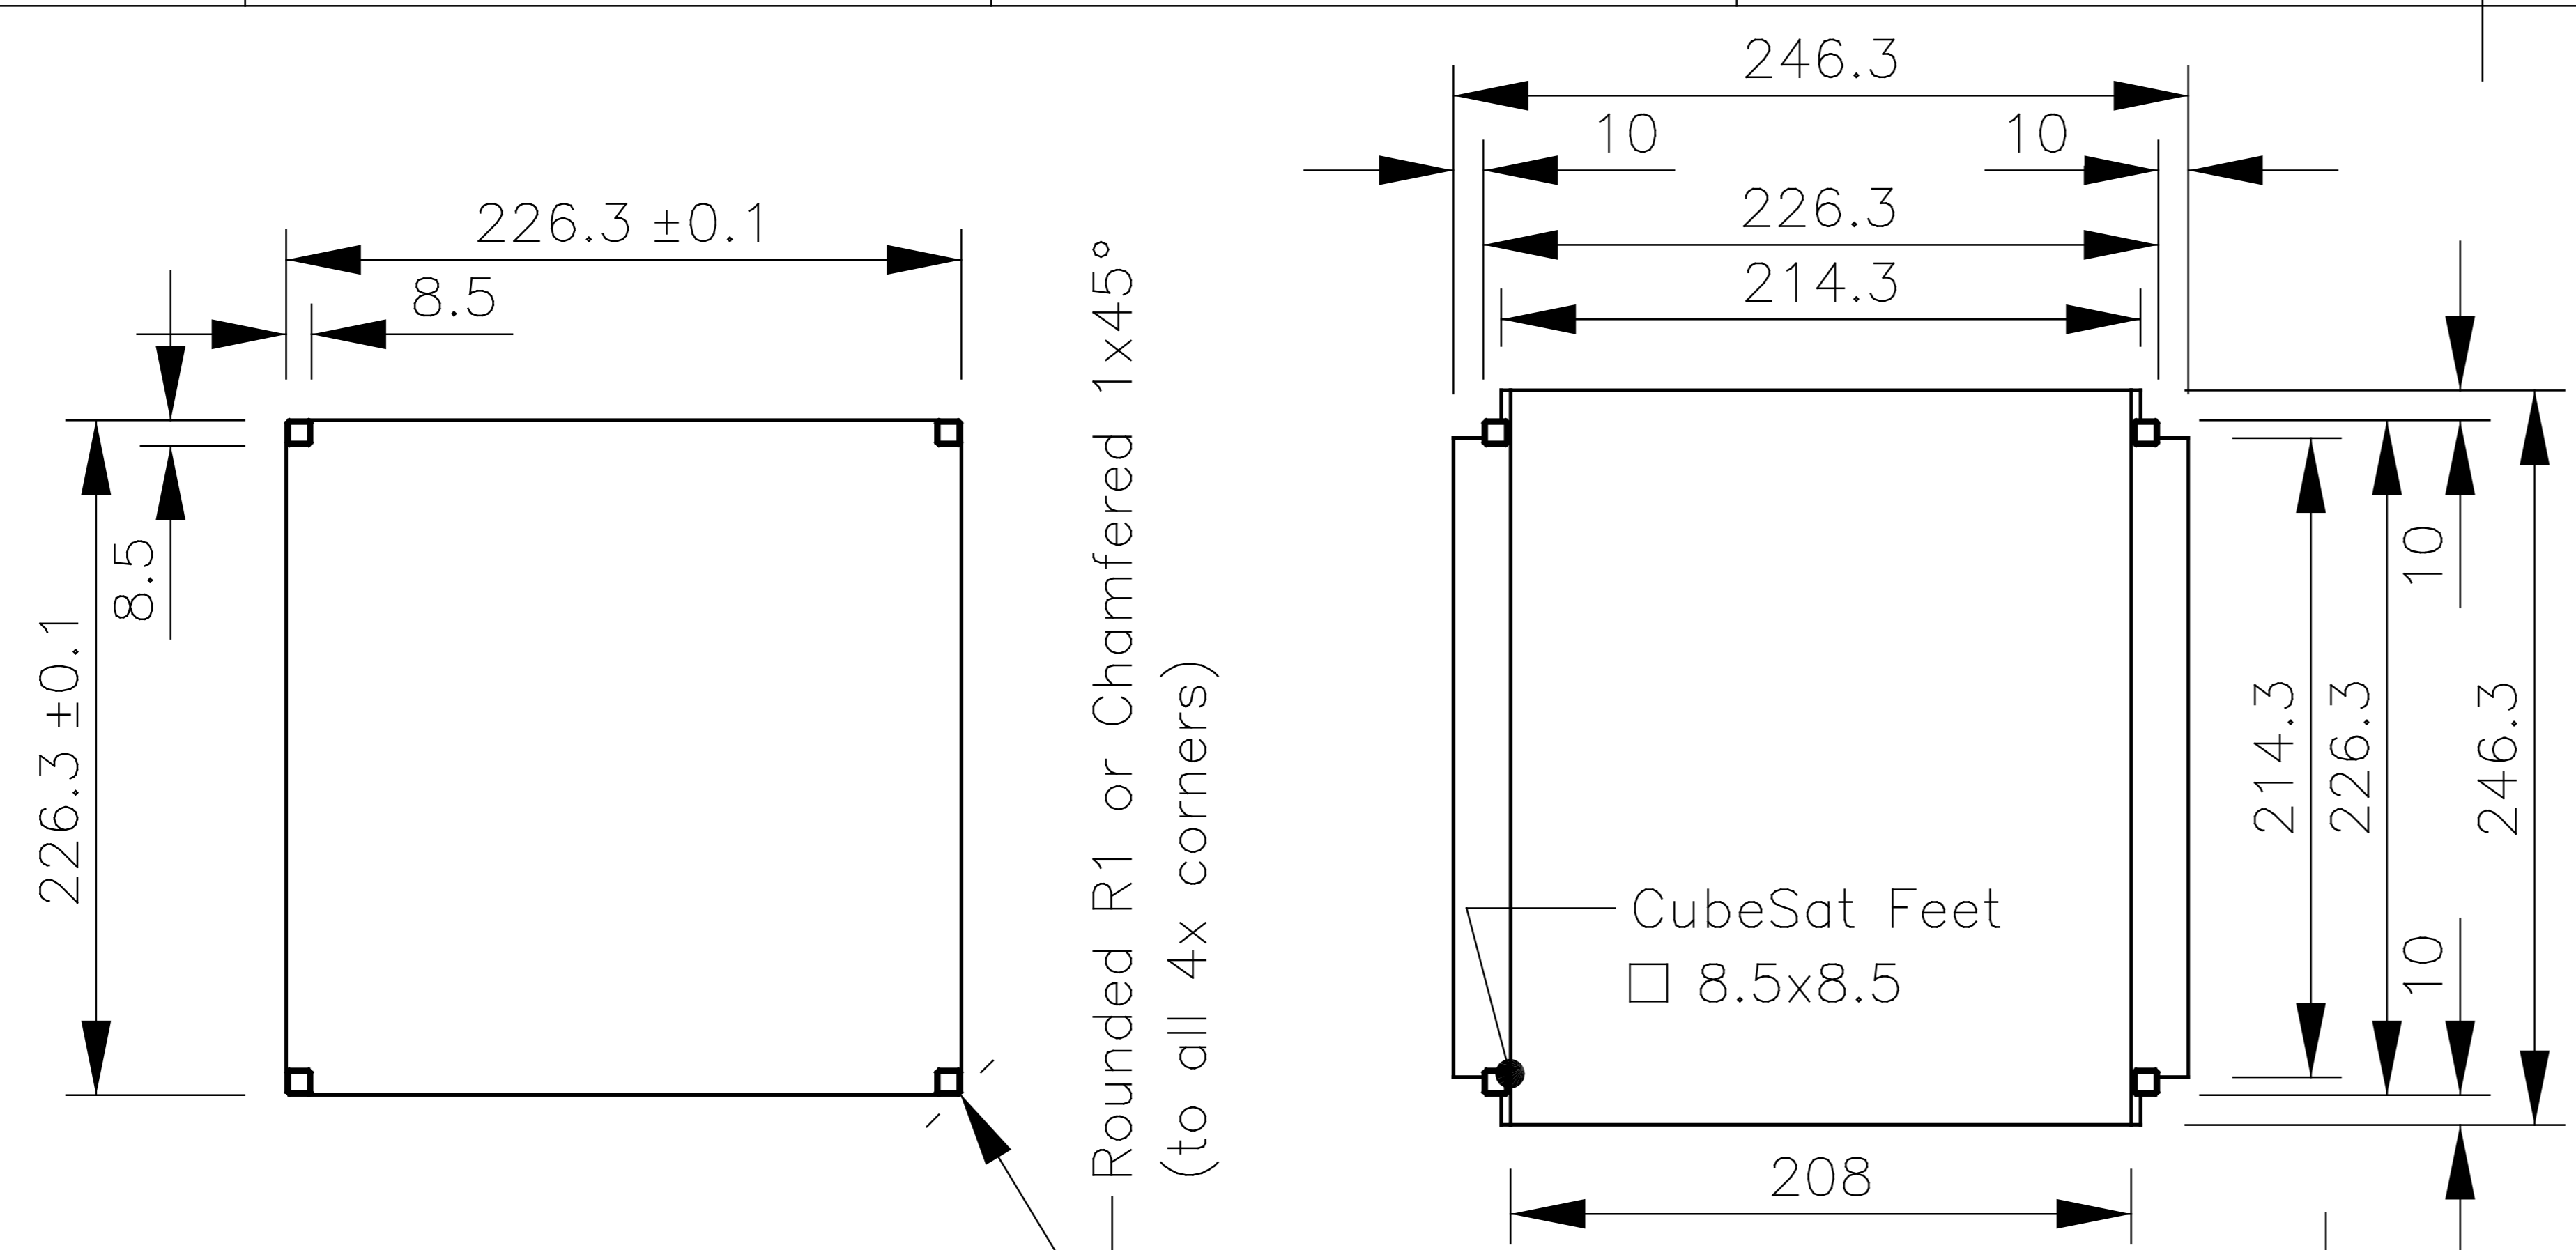

Rev	Description	Date	Initials
A	First release	17 Sep 2014	GLEB
B	Updated release	22 Sep 2014	GLEB
C	Added 12U XL information	01 Sep 2016	GLEB

For the ISIS satellite dispenser system QuadPack Type-1.3 the indicated maximum allowable volume applies, however:

The QuadPack Type-1.3 can handle an even larger "tuna cans" on the bottom.  
The QuadPack Type-1 XL is designed for the "12U XL", which is 25.4 [mm] longer.

The dotted additional volume allocations can only be used after consultation with and written approval from ISIS.

Scale 20%

Project name	ISIS Advised Envelope	Scale	20%	By		Date		Material	n.a.
Drawing name	12-Unit CubeSat Dimensions	Size	A3	Drawn	GLEB	01 Sep 2016		Surface treatment	n.a.
Drawing number	ISIS.STS.0.1.012	Rev	C	Checked	RSLO	01 Sep 2016		Dimensions	[mm]
		Sheets	1/1	Approved	CBER	01 Sep 2016		Tolerance	±0.1

Notes:  
Use "Ctrl"+"5" to select line view