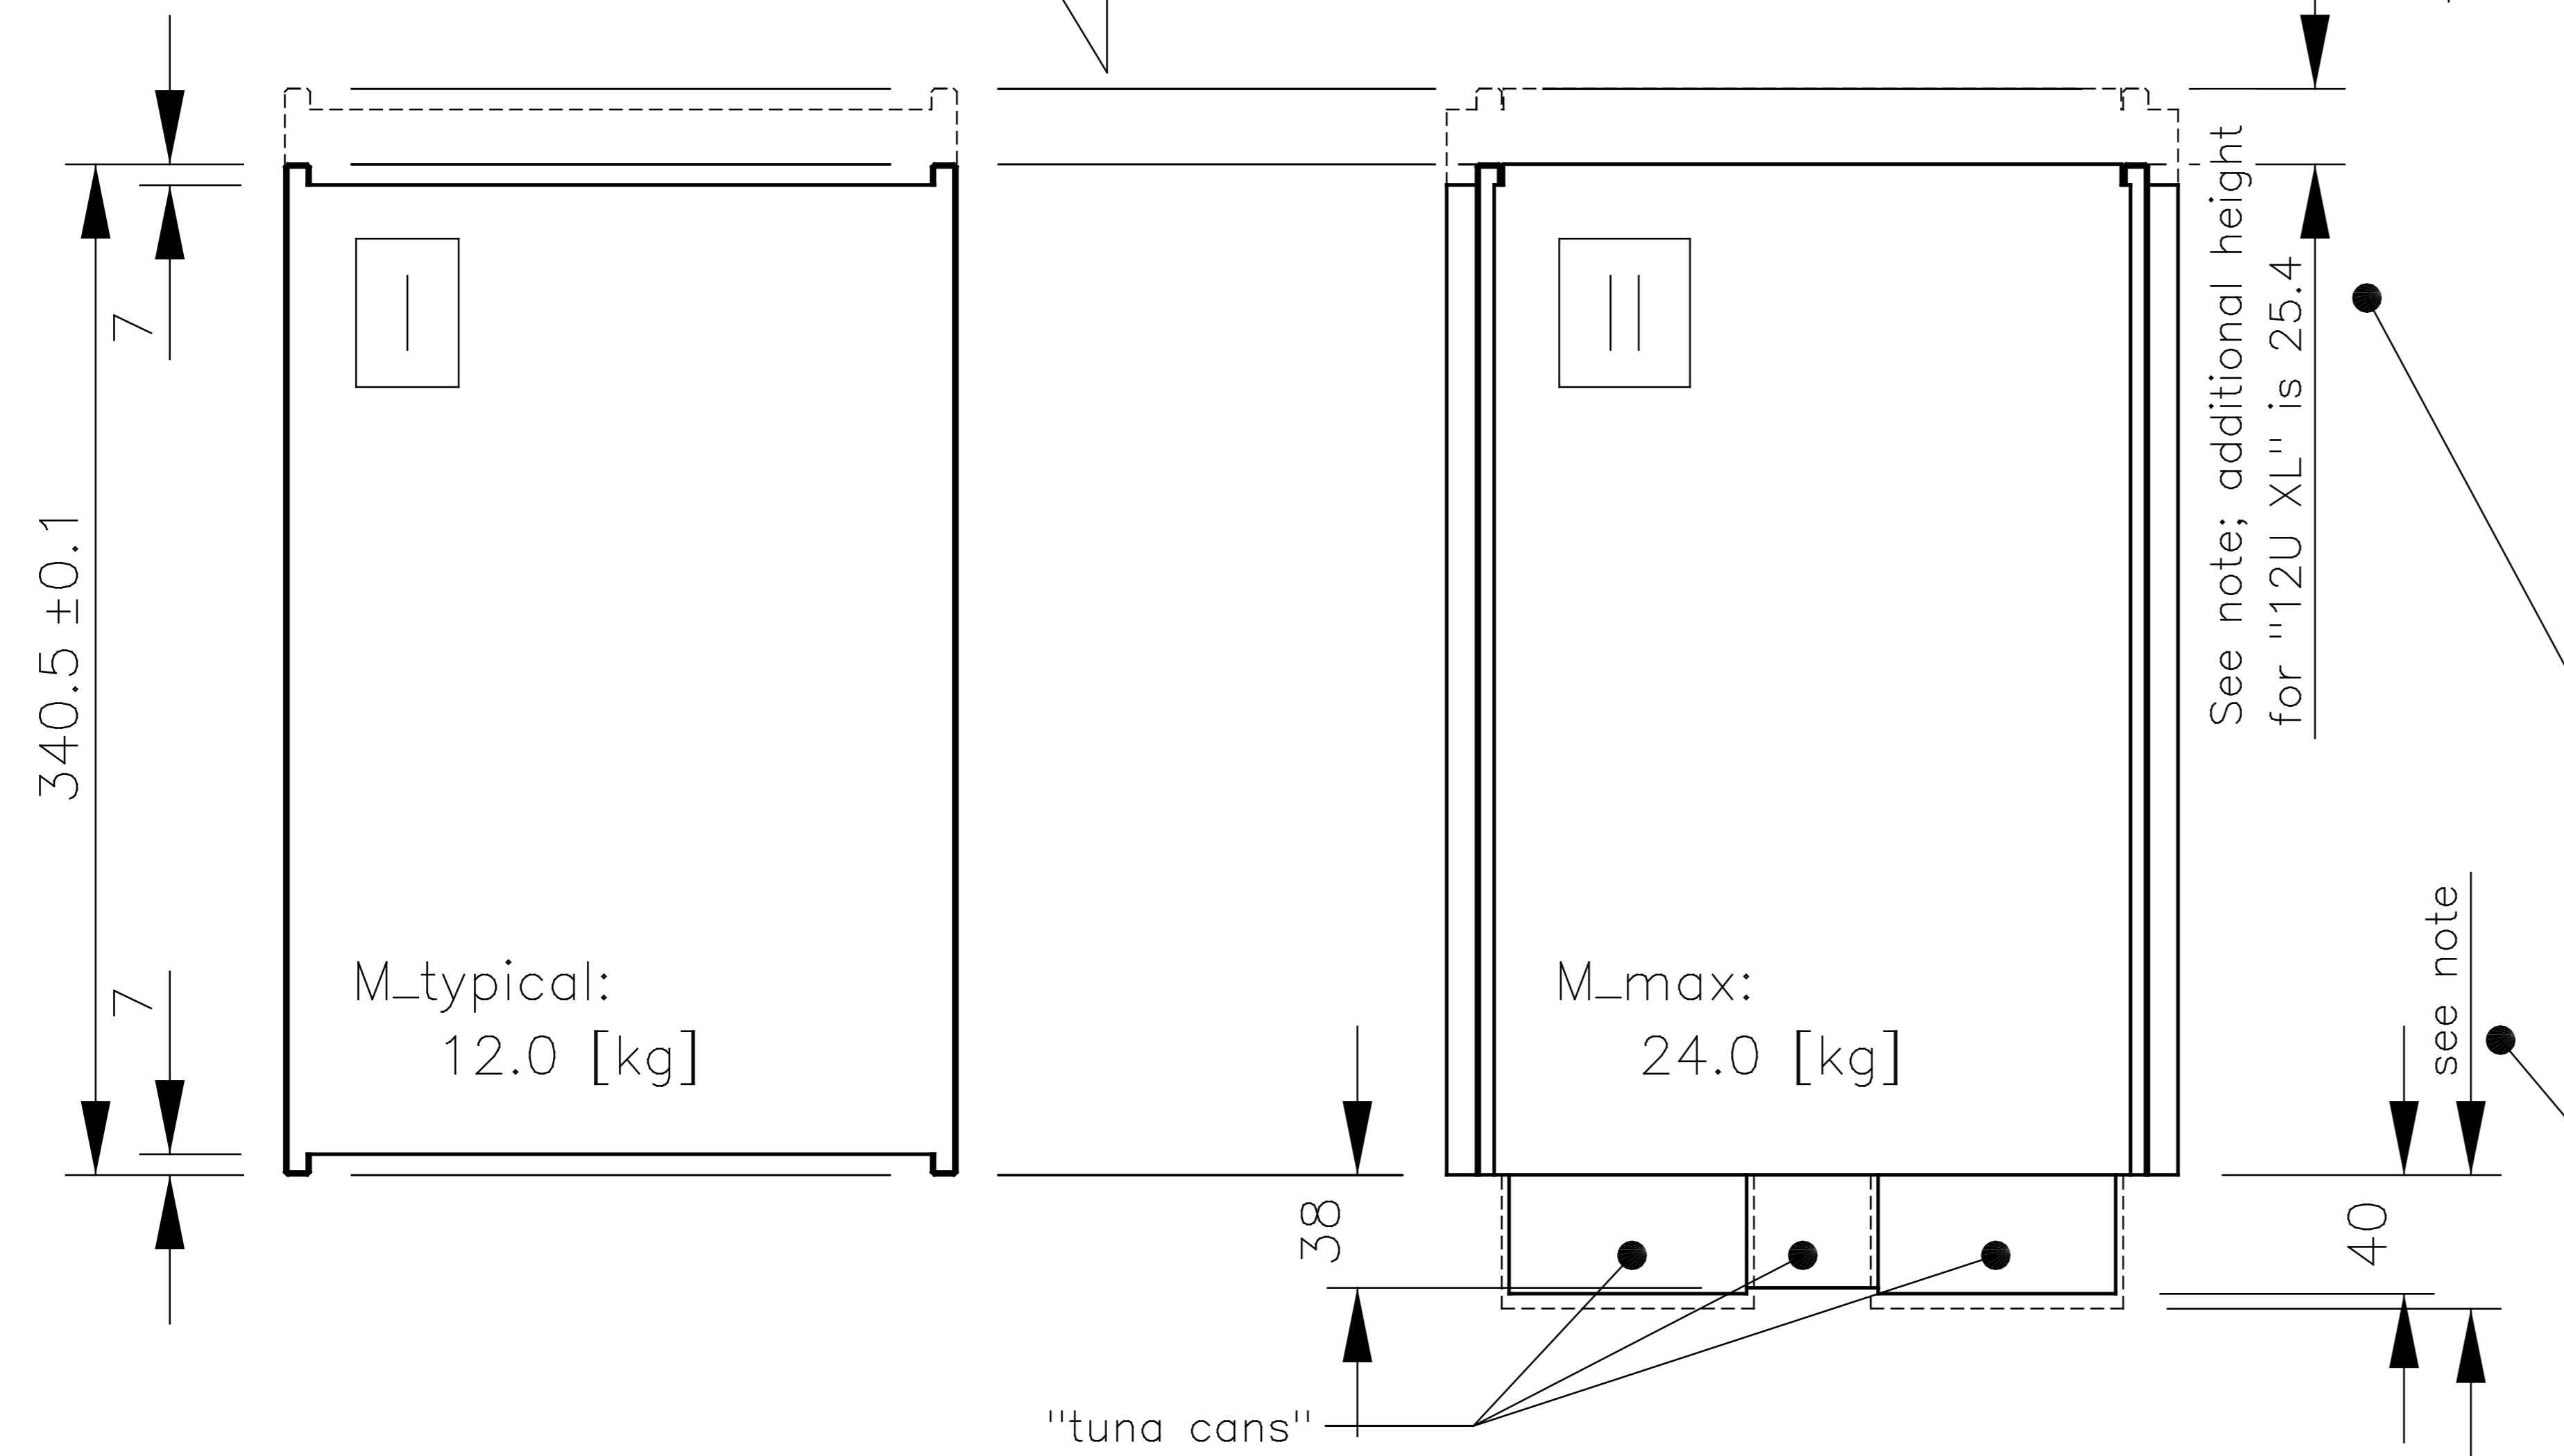

Rev	Description	Date	Initials
A	First release	17 Sep 2014	GLEB
B	Updated release	22 Sep 2014	GLEB
C	Added 12U XL information	01 Sep 2016	GLEB

For the ISIS satellite dispenser system QuadPack Type-1.3 the indicated maximum allowable volume applies, however:

The QuadPack Type-1.3 can handle an even larger "tuna cans" on the bottom.  
The QuadPack Type-1 XL is designed for the "12U XL", which is 25.4 [mm] longer.

The dotted additional volume allocations can only be used after consultation with and written approval from ISIS.

Scale 20%

Project name	ISIS Advised Envelope	Scale	20%	By		Date		Material	n.a.
Drawing name	12-Unit CubeSat Dimensions	Size	A3	Drawn	GLEB	01 Sep 2016		Surface treatment	n.a.
Drawing number	ISIS.STS.0.1.012	Rev	C	Checked	RSLO	01 Sep 2016		Dimensions	[mm]
		Sheets	1/1	Approved	CBER	01 Sep 2016		Tolerance	±0.1

Notes:  
Use "Ctrl"+"5" to select line view