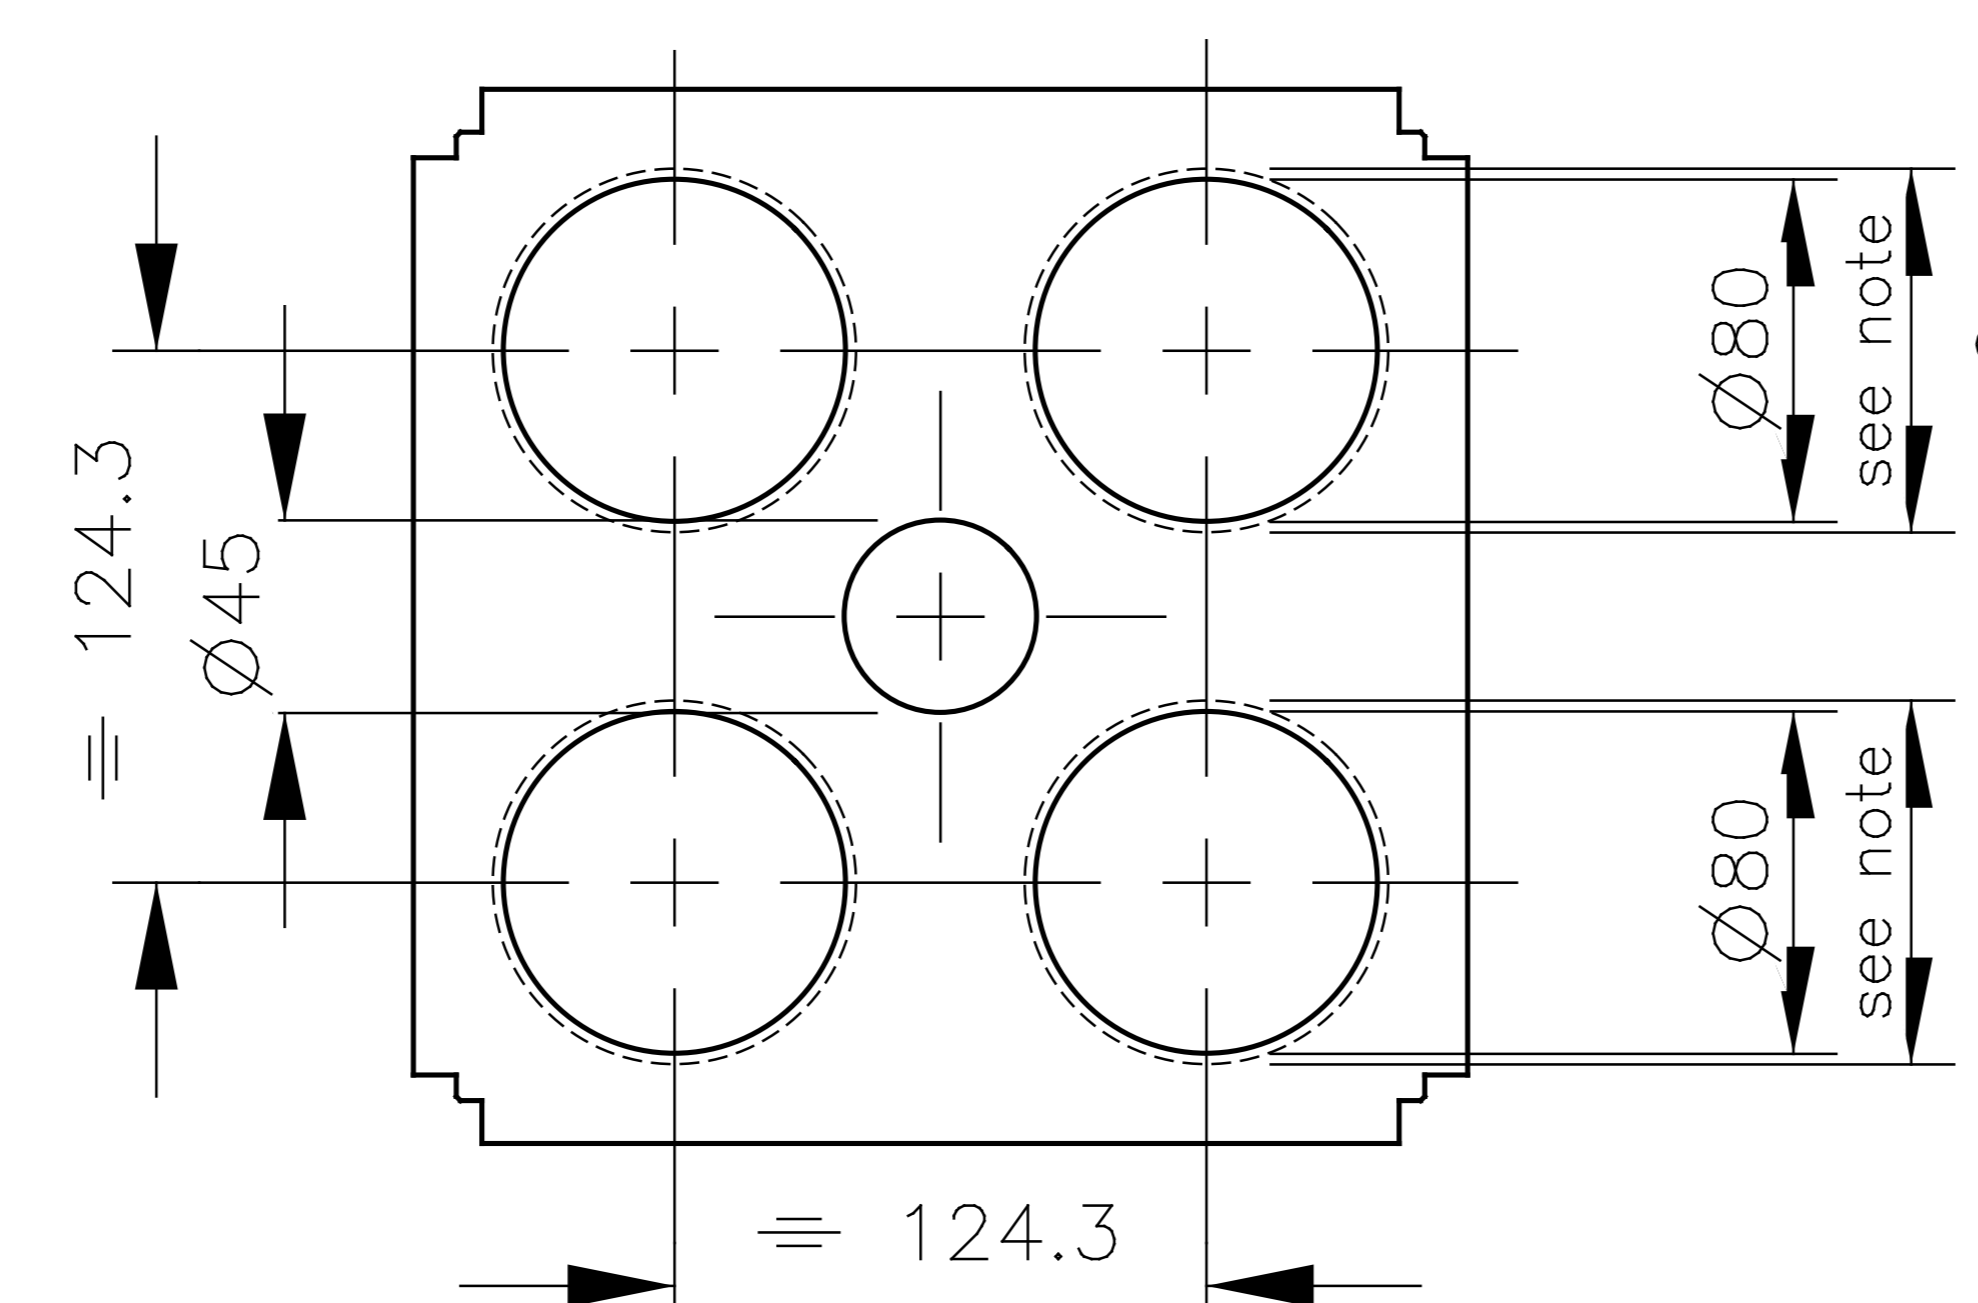

Rev	Description	Date	Initials
A	First release	17 Sep 2014	GLEB
B	Updated release	22 Sep 2014	GLEB
C	Added 12U XL information	01 Sep 2016	GLEB

For the ISIS satellite dispenser system QuadPack Type-1.3 the indicated maximum allowable volume applies, however:

The QuadPack Type-1.3 can handle an even larger "tuna cans" on the bottom.  
The QuadPack Type-1 XL is designed for the "12U XL", which is 25.4 [mm] longer.

The dotted additional volume allocations can only be used after consultation with and written approval from ISIS.

Scale 20%

Project name	ISIS Advised Envelope	Scale	20%	By		Date		Material	n.a.
Drawing name	12-Unit CubeSat Dimensions	Size	A3	Drawn	GLEB	01 Sep 2016		Surface treatment	n.a.
Drawing number	ISIS.STS.0.1.012	Rev	C	Checked	RSLO	01 Sep 2016		Dimensions	[mm]
		Sheets	1/1	Approved	CBER	01 Sep 2016		Tolerance	±0.1

Notes:  
Use "Ctrl"+"5" to select line view