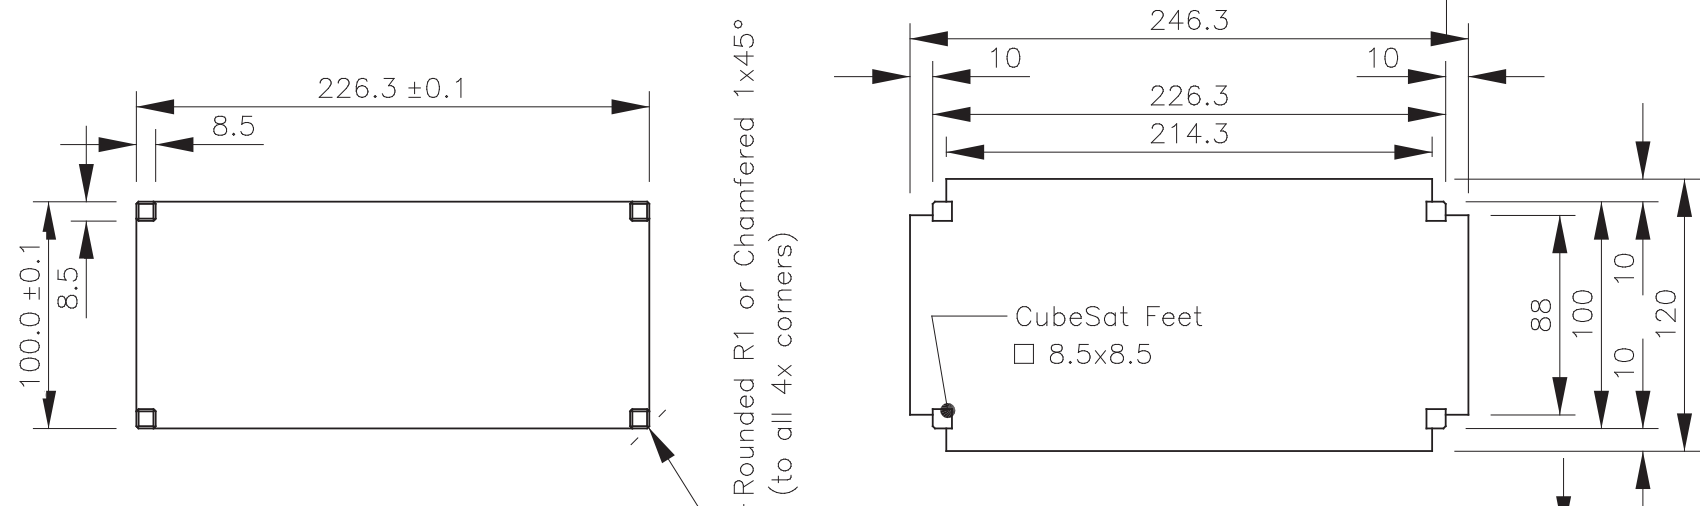

Rev	Description	Date	Initials
A	First release	17 Sep 2014	GLEB
B	Updated release	22 Sep 2014	GLEB
C	Updated wording for 6U XL	23 Sep 2014	GLEB

Scale 25%

6-Unit CubeSat Basic Dimensions; Based on the CubeSat Design Specification rationale.

6-Unit CubeSat Maximum Advised Dimensions; Applicable for the ISIS satellite dispenser system: The QuadPack Type-2.3 & 3.3

For the ISIS satellite dispenser system QuadPack Type-2.3 & 3.3 the indicated maximum allowable volume applies, however:

The QuadPack Type-2.3 & 3.3 can handle an even larger "tuna cans" on the bottom. The QuadPack Type-2 XL is designed for the "6U XL", which is 25.4 [mm] longer.

The dotted additional volume allocations can only be used after consultation with and written approval from ISIS.

Project name	ISIS Advised Envelope	Scale	30%	By	GLEB	Date	17 Sep 2014	Material	n.a.
Drawing name	6-Unit CubeSat Dimensions	Size	A3	Drawn	GLEB	17 Sep 2014	Surface treatment	n.a.	Notes: Use "Ctrl"+"5" to select line view
Drawing number	ISIS.STS.0.1.006	Rev	C	Checked	RSLO	22 Sep 2014	Dimensions	[mm]	
		Sheets	1/1	Approved	CBER	23 Sep 2014	Tolerance	±0.1	