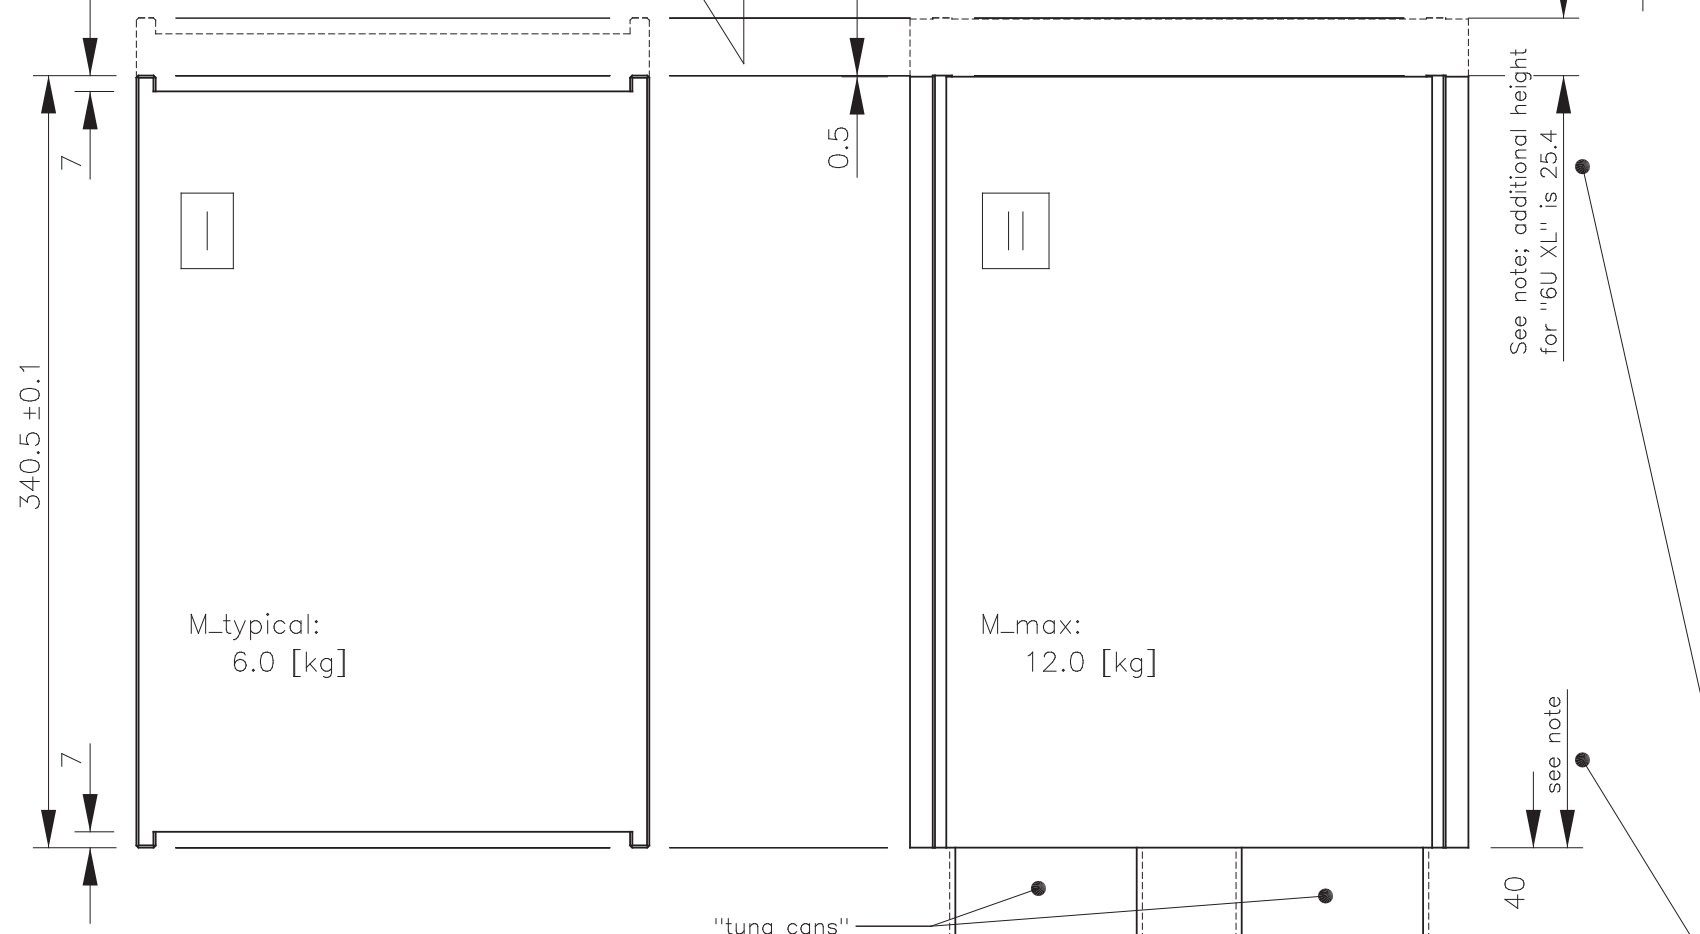

Rev	Description	Date	Initials
A	First release	17 Sep 2014	GLEB
B	Updated release	22 Sep 2014	GLEB
C	Updated wording for 6U XL	23 Sep 2014	GLEB

Scale 25%

6-Unit CubeSat Basic Dimensions; Based on the CubeSat Design Specification rationale.

6-Unit CubeSat Maximum Advised Dimensions; Applicable for the ISIS satellite dispenser system: The QuadPack Type-2.3 & 3.3

For the ISIS satellite dispenser system QuadPack Type-2.3 & 3.3 the indicated maximum allowable volume applies, however:

The QuadPack Type-2.3 & 3.3 can handle an even larger "tuna cans" on the bottom. The QuadPack Type-2 XL is designed for the "6U XL", which is 25.4 [mm] longer.

The dotted additional volume allocations can only be used after consultation with and written approval from ISIS.

Project name	ISIS Advised Envelope	Scale	30%	By	GLEB	Date	17 Sep 2014	Material	n.a.
Drawing name	6-Unit CubeSat Dimensions	Size	A3	Drawn	GLEB	17 Sep 2014	Surface treatment	n.a.	Notes: Use "Ctrl"+"5" to select line view
Drawing number	ISIS.STS.0.1.006	Rev	C	Checked	RSLO	22 Sep 2014	Dimensions	[mm]	
		Sheets	1/1	Approved	CBER	23 Sep 2014	Tolerance	±0.1	