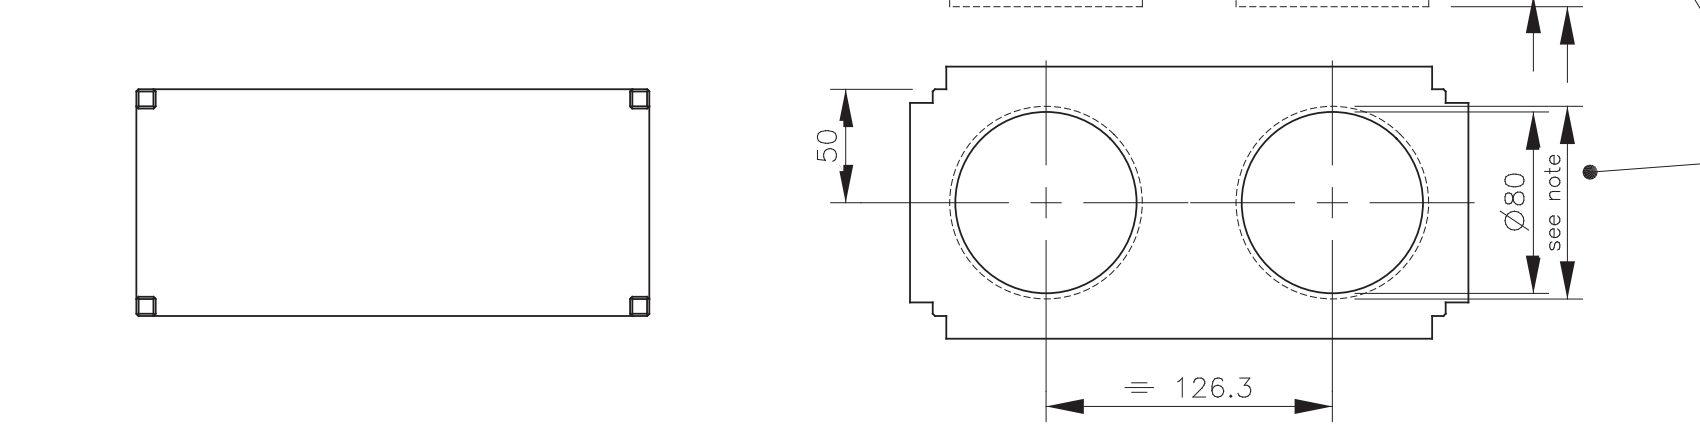

Rev	Description	Date	Initials
A	First release	17 Sep 2014	GLEB
B	Updated release	22 Sep 2014	GLEB
C	Updated wording for 6U XL	23 Sep 2014	GLEB

Scale 25%

6-Unit CubeSat Basic Dimensions; Based on the CubeSat Design Specification rationale.

6-Unit CubeSat Maximum Advised Dimensions; Applicable for the ISIS satellite dispenser system: The QuadPack Type-2.3 & 3.3

For the ISIS satellite dispenser system QuadPack Type-2.3 & 3.3 the indicated maximum allowable volume applies, however:

The QuadPack Type-2.3 & 3.3 can handle an even larger "tuna cans" on the bottom. The QuadPack Type-2 XL is designed for the "6U XL", which is 25.4 [mm] longer.

The dotted additional volume allocations can only be used after consultation with and written approval from ISIS.

Project name	ISIS Advised Envelope	Scale	30%	By	GLEB	Date	17 Sep 2014	Material	n.a.
Drawing name	6-Unit CubeSat Dimensions	Size	A3	Drawn	GLEB	17 Sep 2014	Surface treatment	n.a.	Notes: Use "Ctrl"+"5" to select line view
Drawing number	ISIS.STS.0.1.006	Rev	C	Checked	RSLO	22 Sep 2014	Dimensions	[mm]	
		Sheets	1/1	Approved	CBER	23 Sep 2014	Tolerance	±0.1	