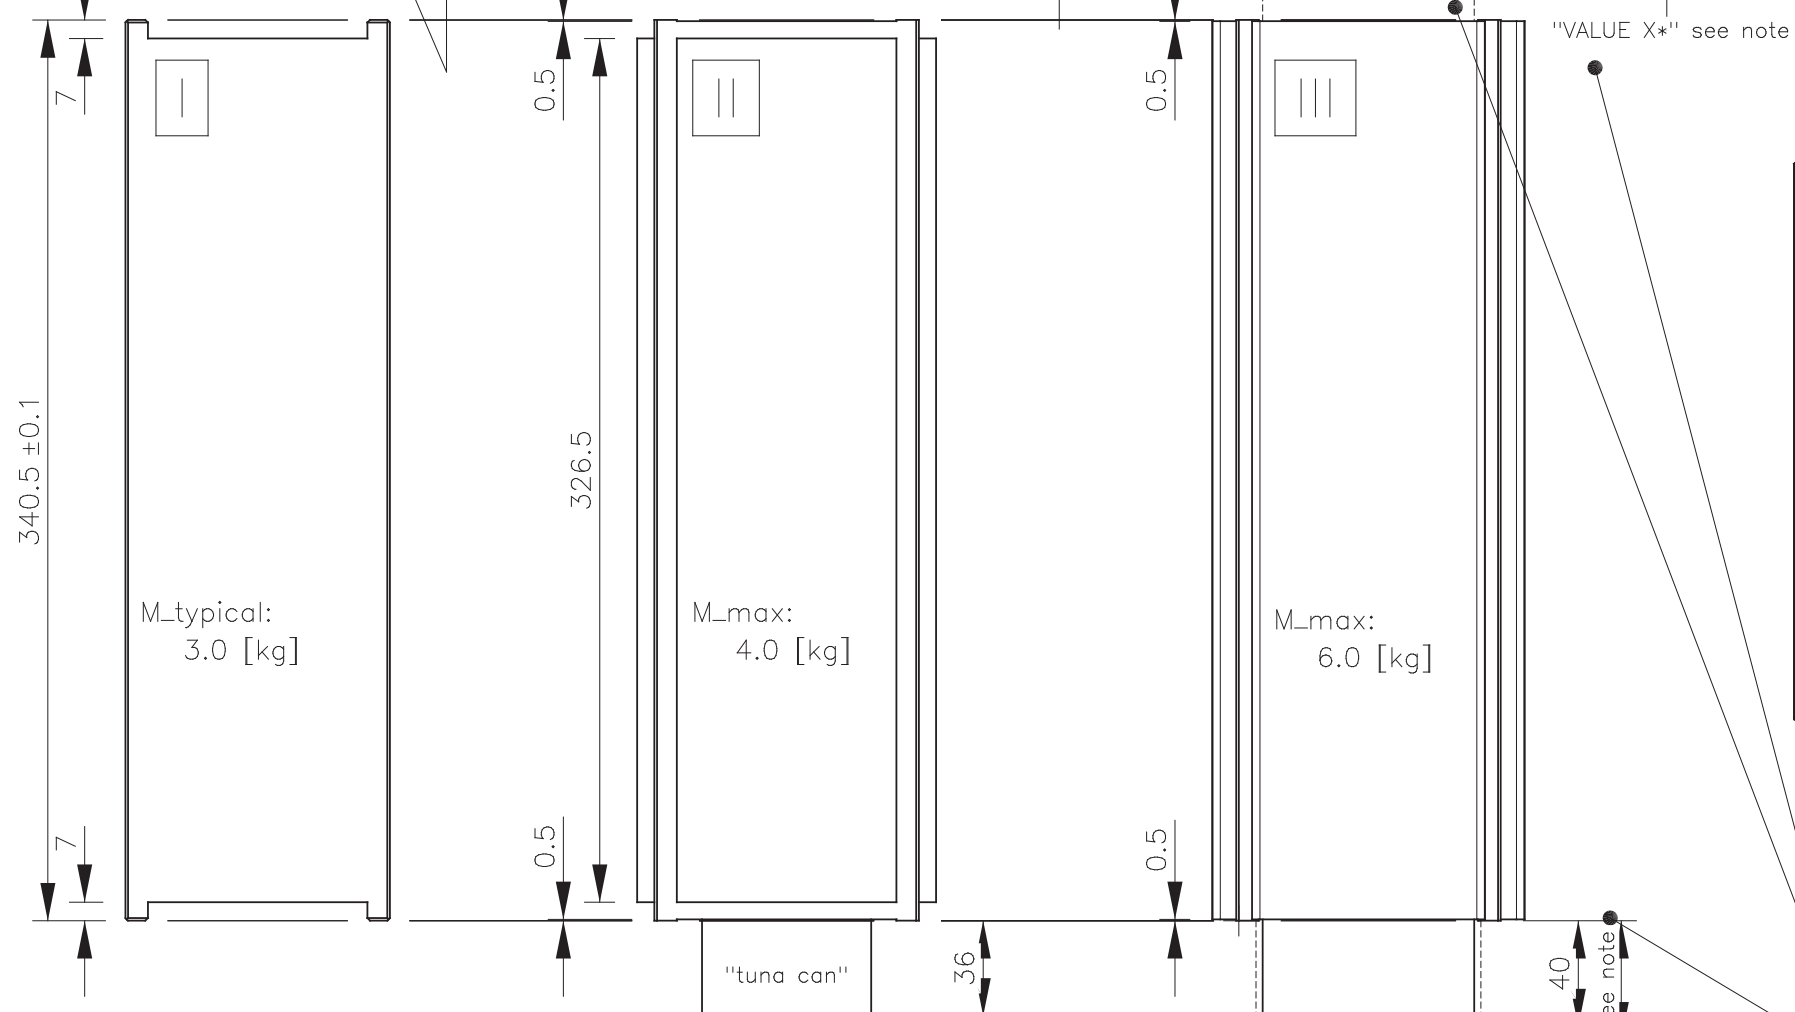

Rev	Description	Date	Initials
A	First release	29 Apr 2014	GLEB
B	Updated release	22 Sep 2014	GLEB

Between the ISIS satellite dispenser systems ISIPOD and QuadPack there are small differences in maximum allowable volume, namely:

- ISIPOD allows for additional space on top,
- QuadPack allows for more volume at all lateral sides,
- Both systems can handle an even larger "tuna can" on the bottom.

The dotted additional volume allocations can only be used after consultation with and written approval from ISIS.

Project name	ISIS Advised Envelope	Scale	35%	By		Date		Material	n.a.
Drawing name	3-Unit CubeSat Dimensions	Size	A3	Drawn	GLEB	29 Apr 2014		Surface treatment	n.a.
Drawing number	ISIS.STS.0.1.003	Rev	B	Checked	RSLO	22 Sep 2014		Dimensions	[mm]
		Sheets	1/1	Approved	CBER	22 Sep 2014		Tolerance	±0.1

Notes:
Use "Ctrl"+"5" to select line view