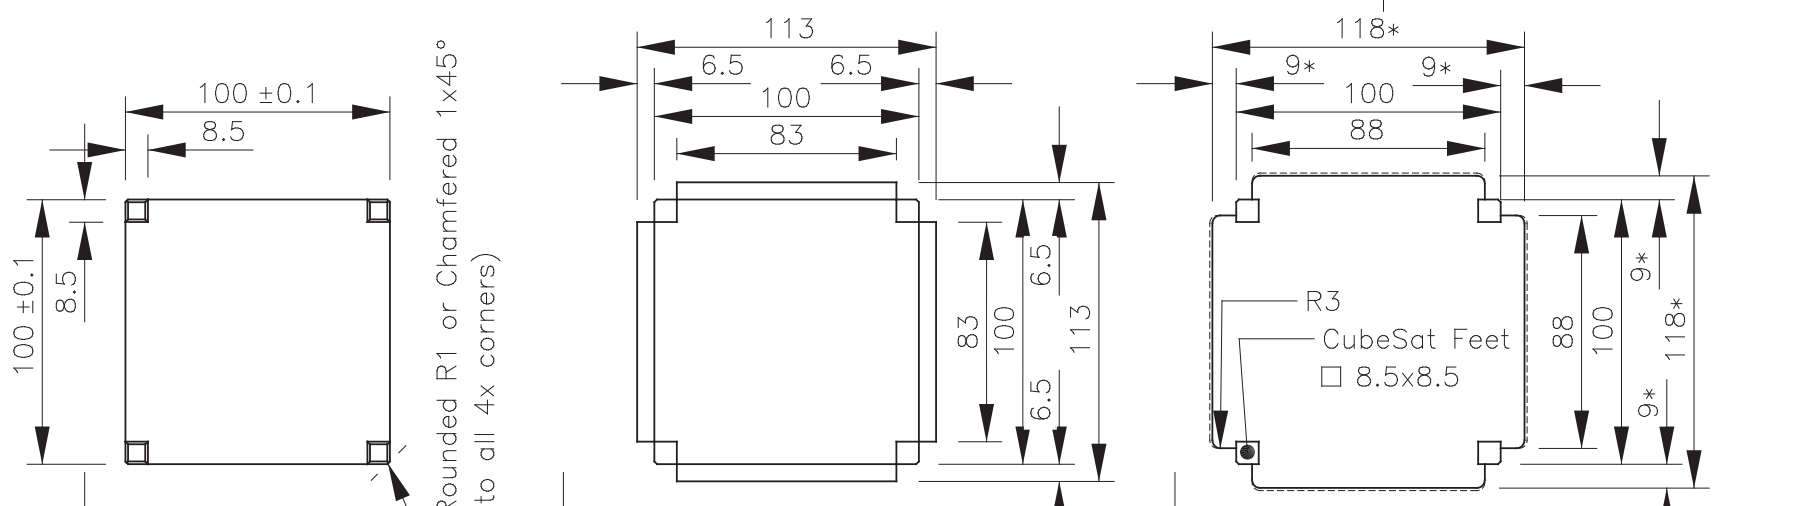

Rev	Description	Date	Initials
A	First release	29 Apr 2014	GLEB
B	Updated release	22 Sep 2014	GLEB

Between the ISIS satellite dispenser systems ISIPOD and QuadPack there are small differences in maximum allowable volume, namely:

- ISIPOD allows for additional space on top,
- QuadPack allows for more volume at all lateral sides,
- Both systems can handle an even larger "tuna can" on the bottom.

The dotted additional volume allocations can only be used after consultation with and written approval from ISIS.

Project name	ISIS Advised Envelope	Scale	35%	By		Date		Material	n.a.
Drawing name	3-Unit CubeSat Dimensions	Size	A3	Drawn	GLEB	29 Apr 2014		Surface treatment	n.a.
Drawing number	ISIS.STS.0.1.003	Rev	B	Checked	RSLO	22 Sep 2014		Dimensions	[mm]
		Sheets	1/1	Approved	CBER	22 Sep 2014		Tolerance	±0.1

Notes:
Use "Ctrl"+"5" to select line view