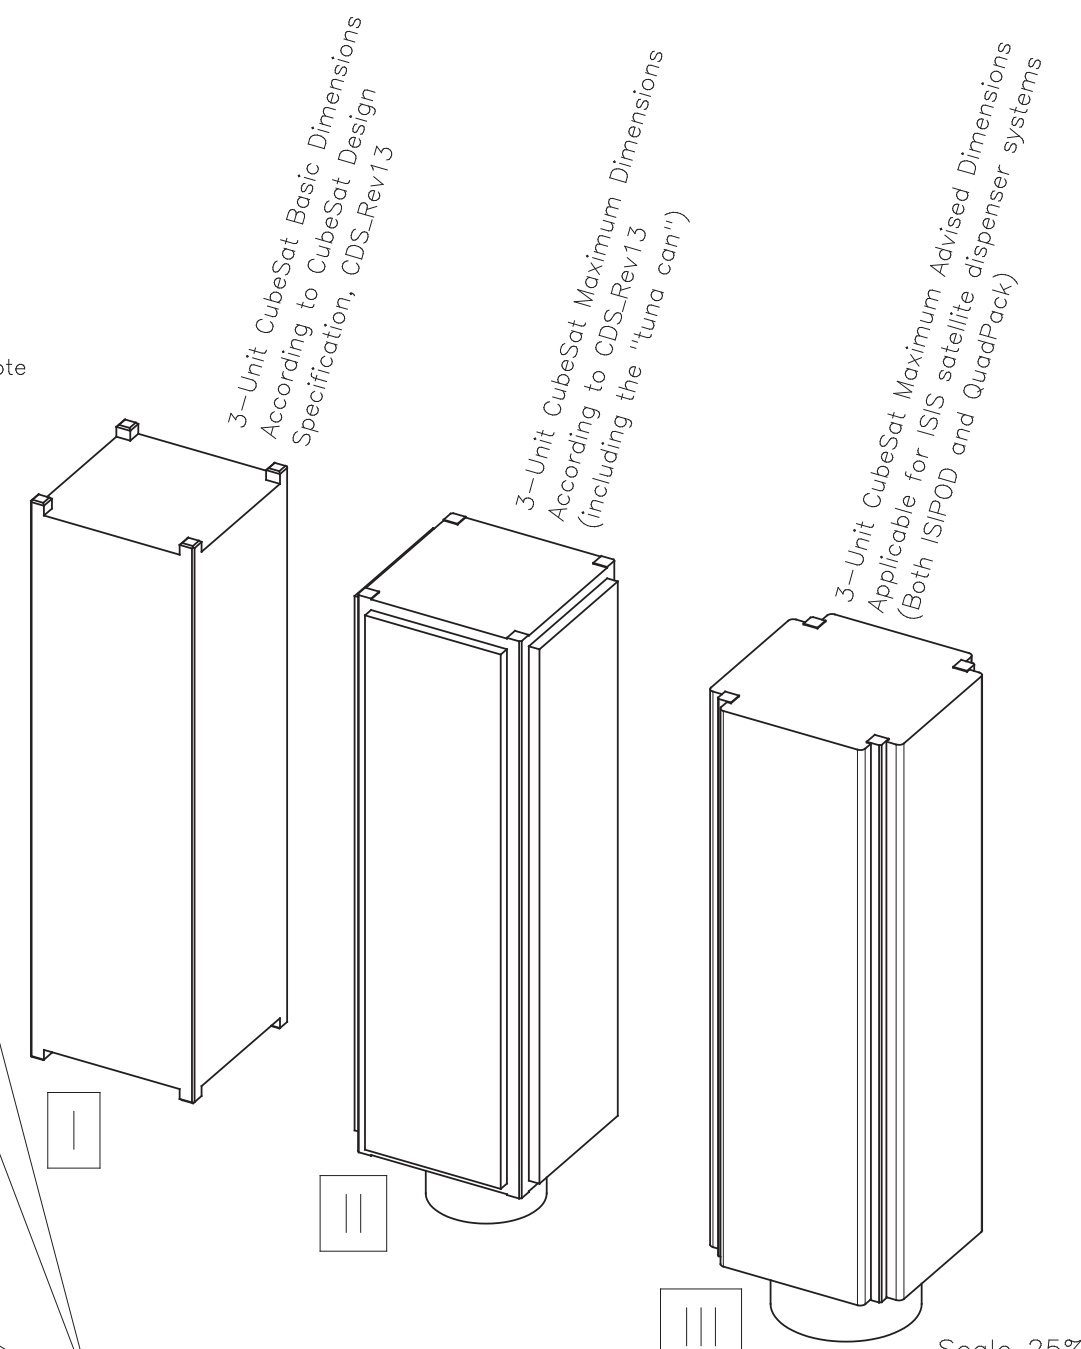

Rev	Description	Date	Initials
A	First release	29 Apr 2014	GLEB
B	Updated release	22 Sep 2014	GLEB

Between the ISIS satellite dispenser systems ISIPOD and QuadPack there are small differences in maximum allowable volume, namely:

- ISIPOD allows for additional space on top,
- QuadPack allows for more volume at all lateral sides,
- Both systems can handle an even larger "tuna can" on the bottom.

The dotted additional volume allocations can only be used after consultation with and written approval from ISIS.

Project name	ISIS Advised Envelope	Scale	35%	By		Date		Material	n.a.
Drawing name	3-Unit CubeSat Dimensions	Size	A3	Drawn	GLEB	29 Apr 2014		Surface treatment	n.a.
Drawing number	ISIS.STS.0.1.003	Rev	B	Checked	RSLO	22 Sep 2014		Dimensions	[mm]
		Sheets	1/1	Approved	CBER	22 Sep 2014		Tolerance	±0.1

Notes:
Use "Ctrl"+"5" to select line view