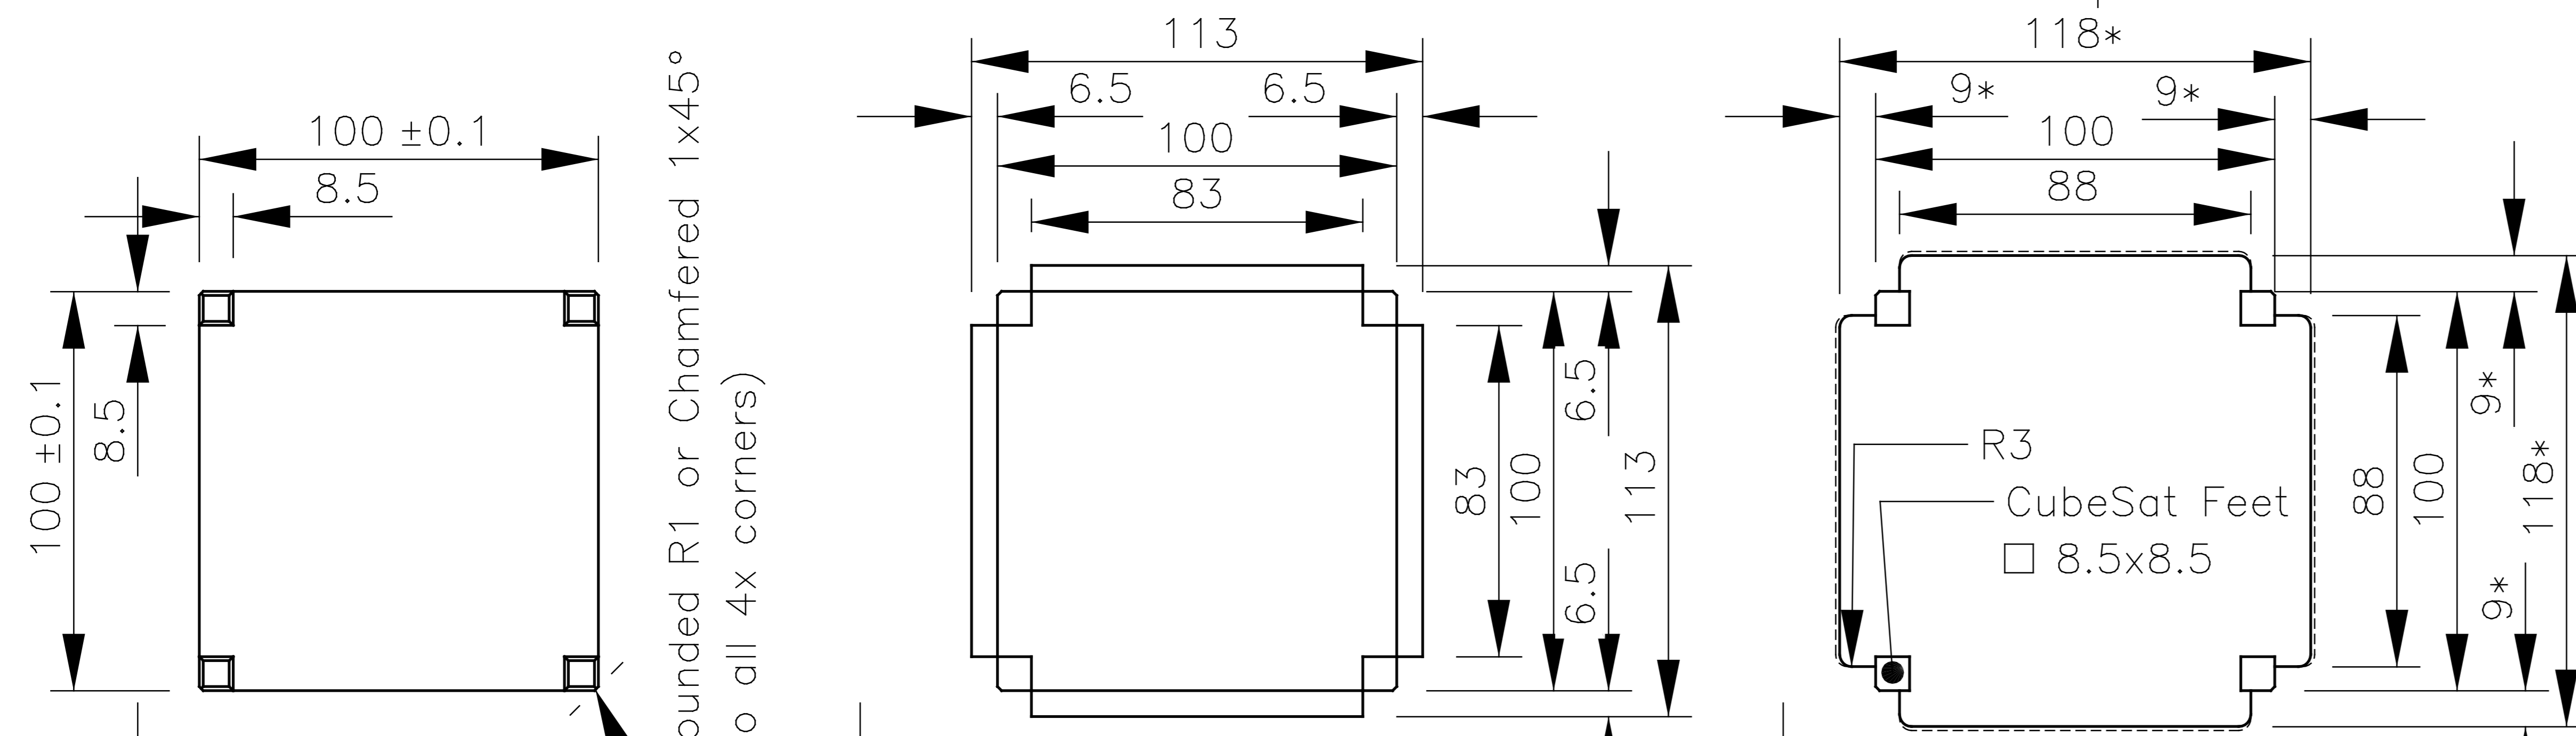

Rev	Description	Date	Initials
A	First release	29 Apr 2014	GLEB
B	Updated release	22 Sep 2014	GLEB

Between the ISIS satellite dispenser systems ISIPOD and QuadPack there are small differences in maximum allowable volume, namely:

- ISIPOD allows for additional space on top,
- QuadPack allows for more volume at all lateral sides,
- Both systems can handle an even larger "tuna can".

The dotted additional volume allocations can only be used after consultation with and written approval from ISIS.

Project name	ISIS Advised Envelope	Scale	35%	By		Date		Material	n.a.
Drawing name	3-Unit CubeSat Dimensions	Size	A3	Drawn	GLEB	29 Apr 2014		Surface treatment	n.a.
Drawing number	ISIS.STS.0.1.003	Rev	B	Checked	RSLO	22 Sep 2014		Dimensions	[mm]
		Sheets	1/1	Approved	CBER	22 Sep 2014		Tolerance	±0.1

Notes:
Use "Ctrl"+"5" to select line view