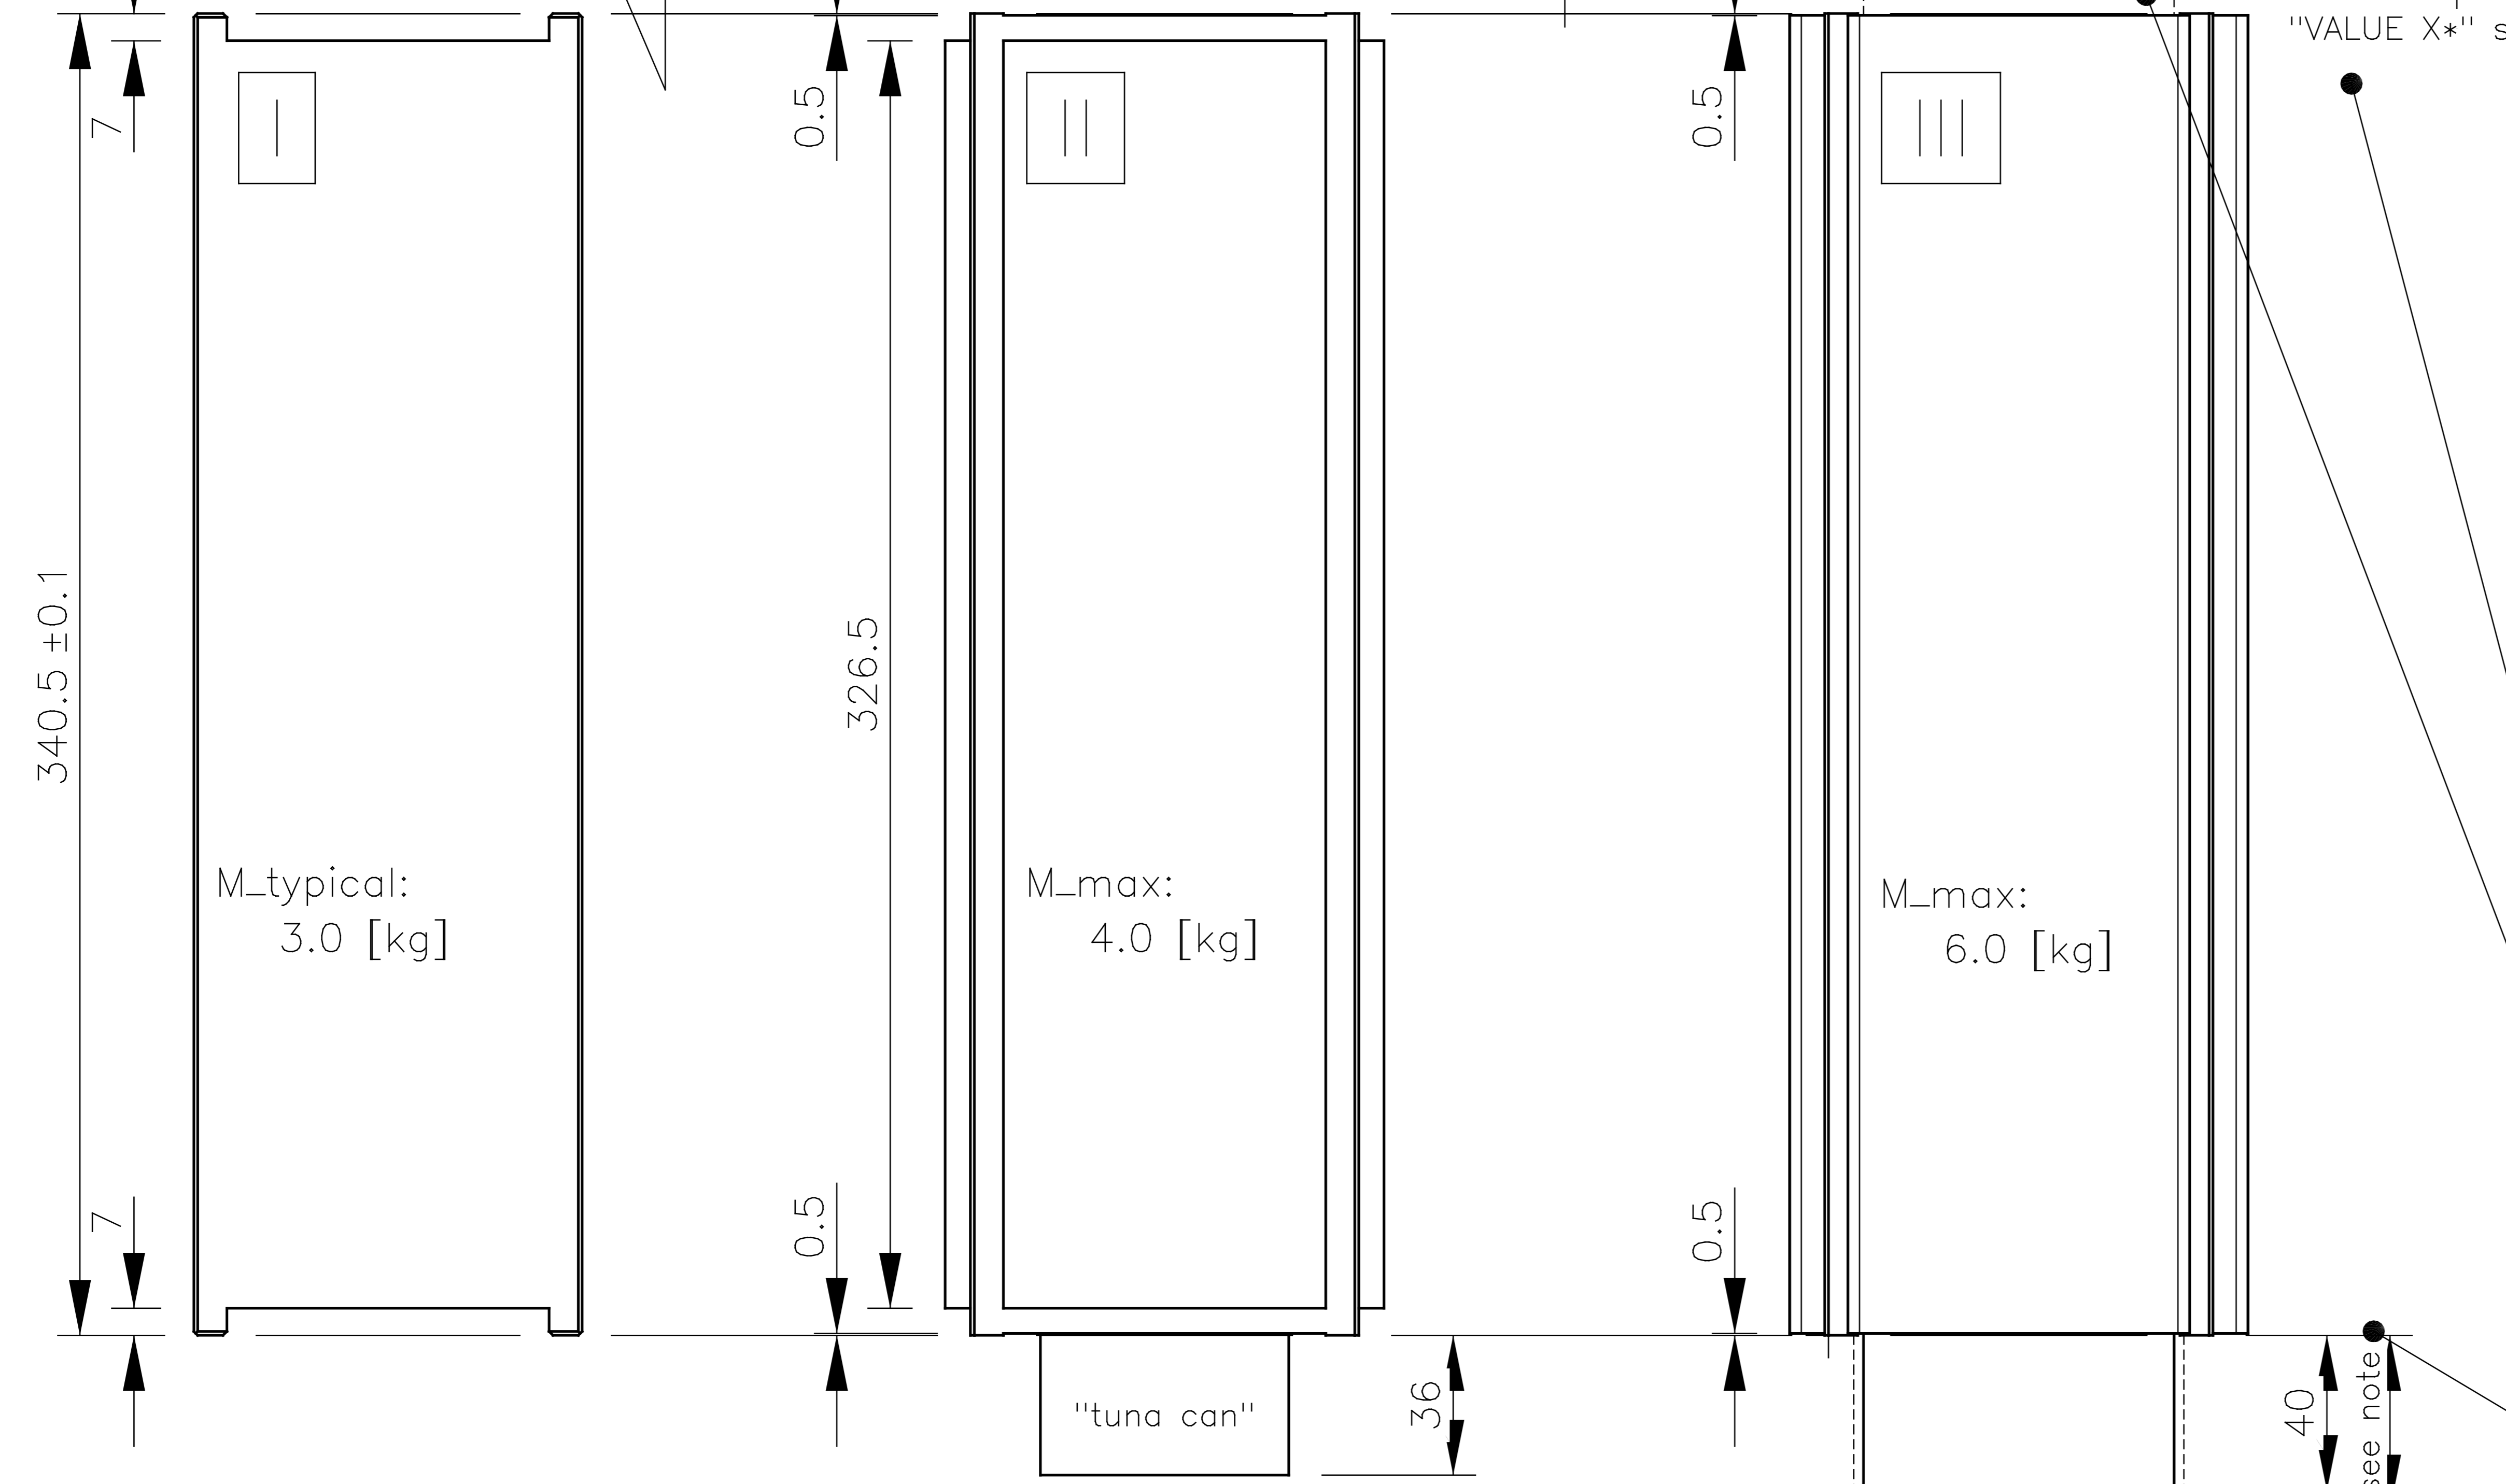

Rev	Description	Date	Initials
A	First release	29 Apr 2014	GLEB
B	Updated release	22 Sep 2014	GLEB

Between the ISIS satellite dispenser systems ISIPOD and QuadPack there are small differences in maximum allowable volume, namely:

- ISIPOD allows for additional space on top,
- QuadPack allows for more volume at all lateral sides,
- Both systems can handle an even larger "tuna can".

The dotted additional volume allocations can only be used after consultation with and written approval from ISIS.

Project name	ISIS Advised Envelope	Scale	35%	By		Date		Material	n.a.
Drawing name	3-Unit CubeSat Dimensions	Size	A3	Drawn	GLEB	29 Apr 2014		Surface treatment	n.a.
Drawing number	ISIS.STS.0.1.003	Rev	B	Checked	RSLO	22 Sep 2014		Dimensions	[mm]
		Sheets	1/1	Approved	CBER	22 Sep 2014		Tolerance	±0.1

Notes:
Use "Ctrl"+"5" to select line view