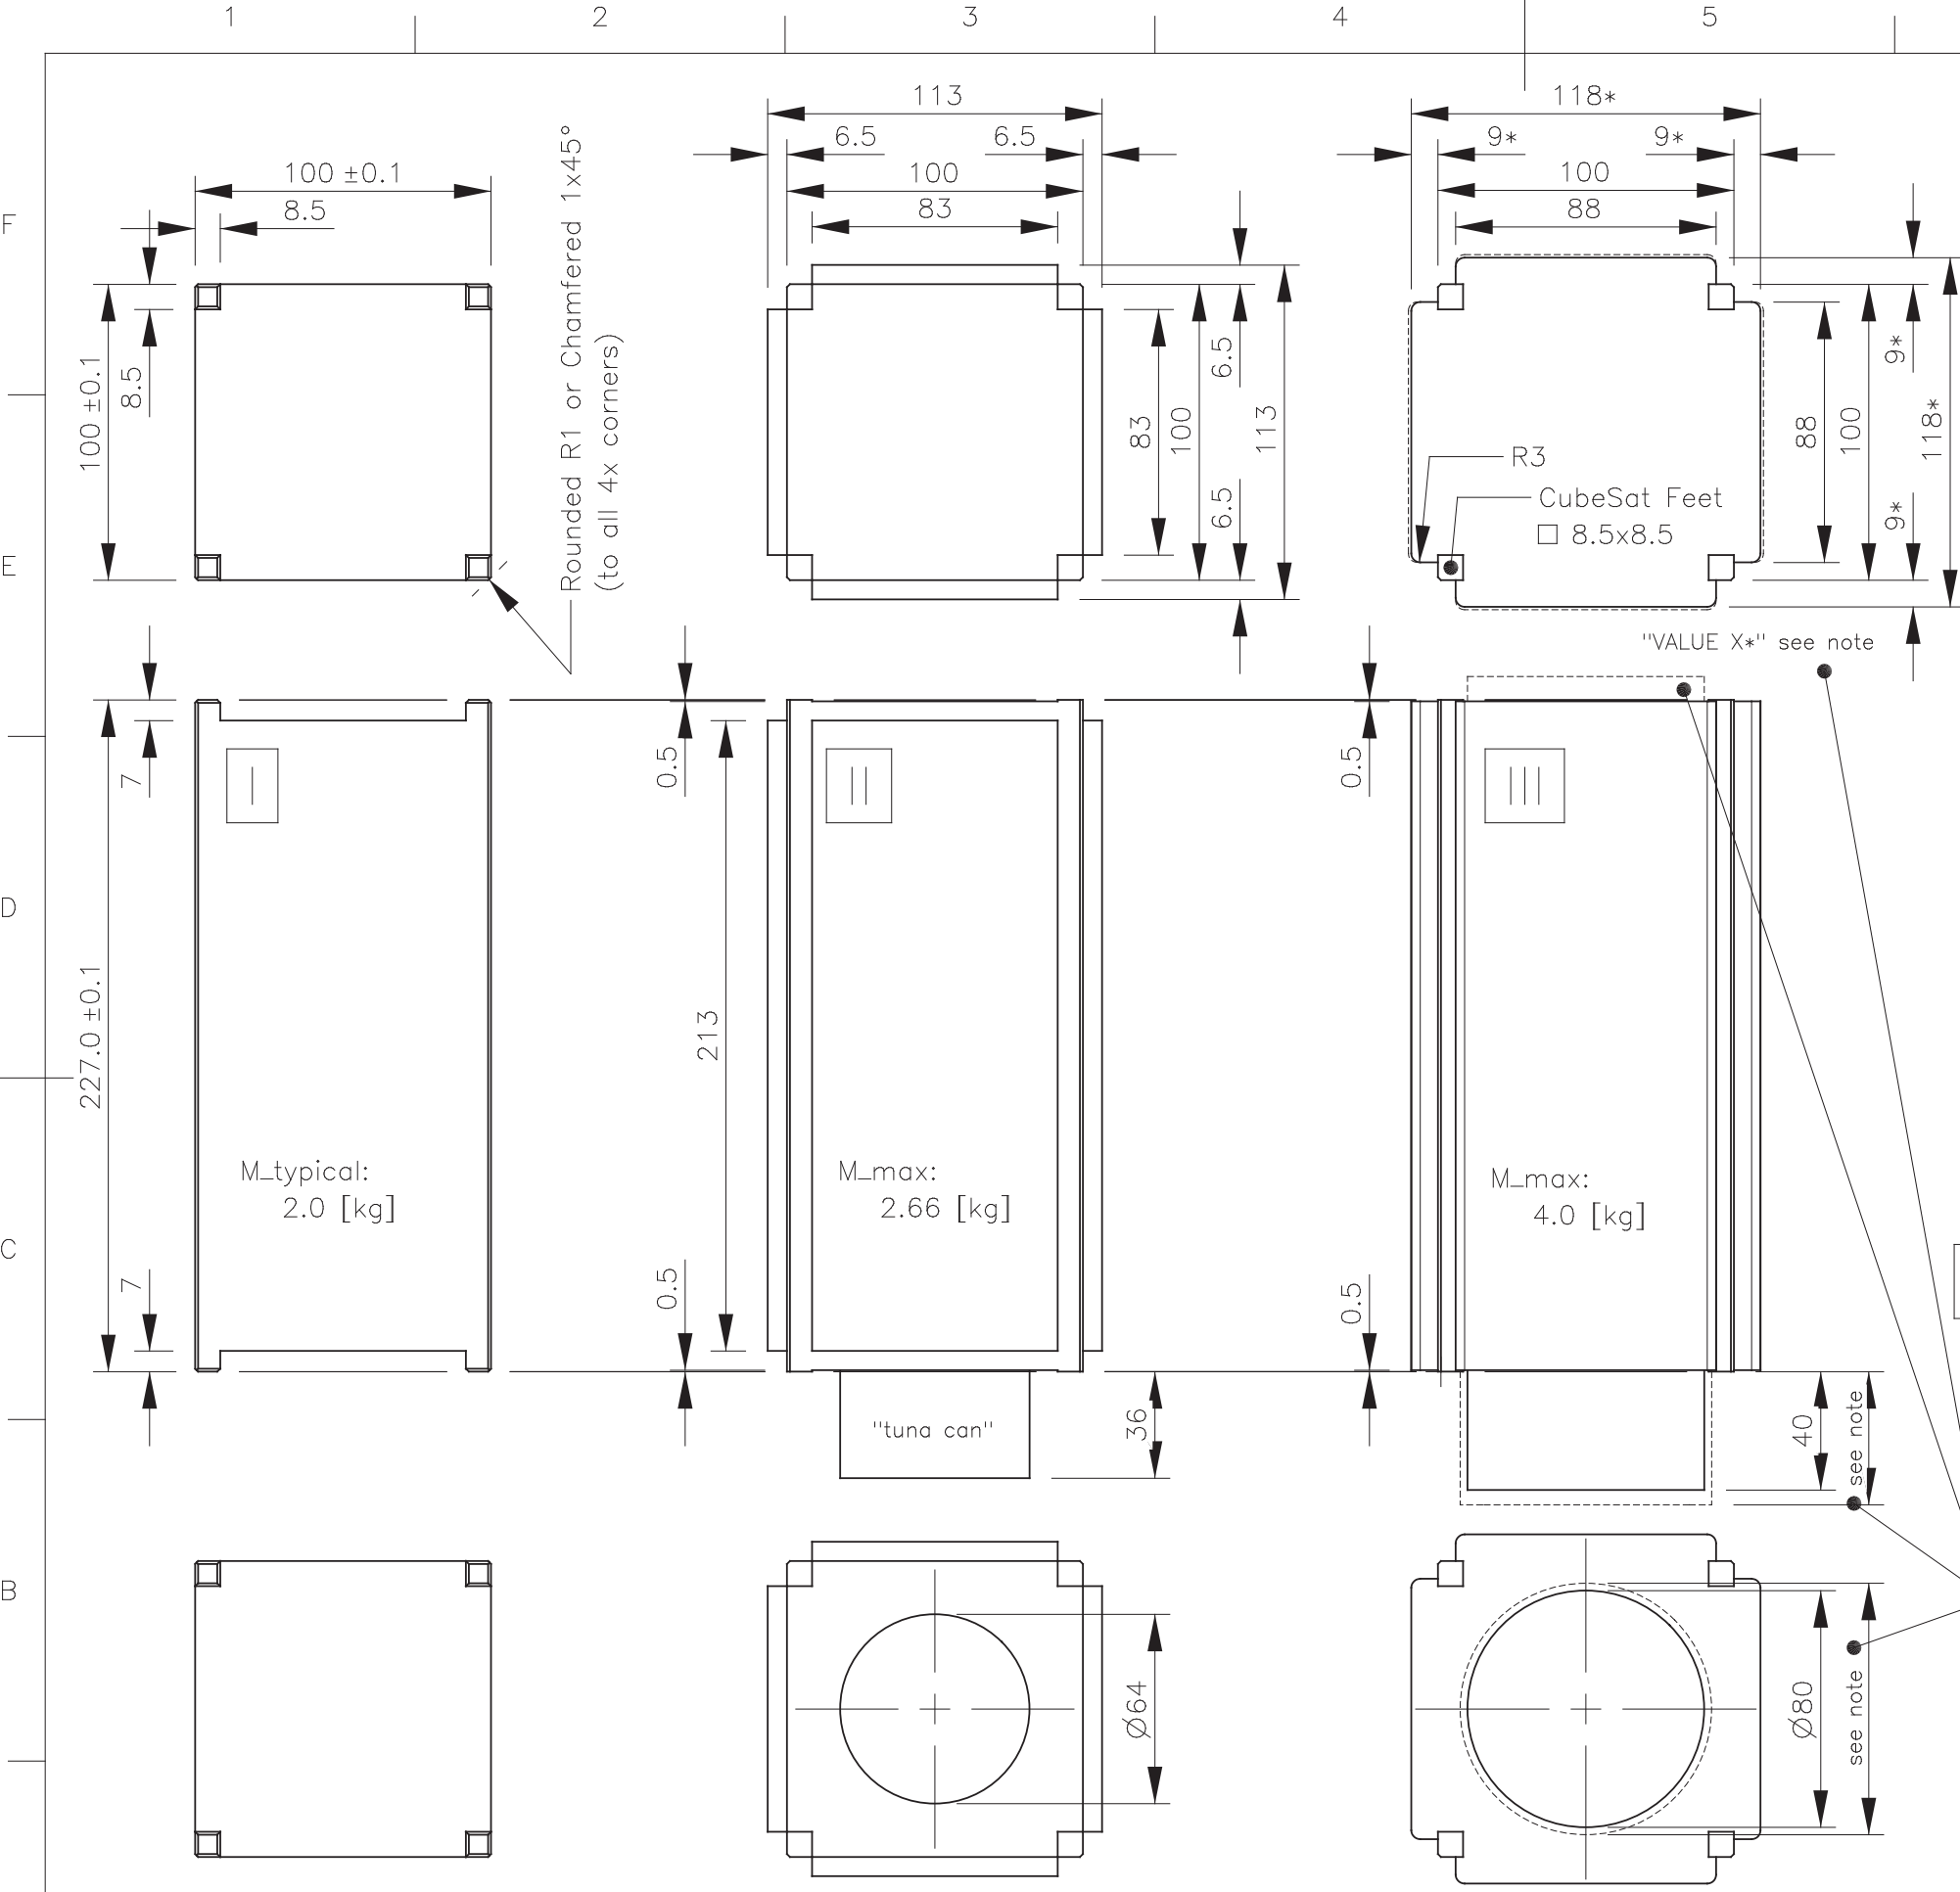

Rev	Description	Date	Initials
A	First release	14 Apr 2014	GLEB
B	Updated release	22 Sep 2014	GLEB

Between the ISIS satellite dispenser systems ISIPOD and QuadPack there are small differences in maximum allowable volume, namely:

- ISIPOD allows for additional space on top,
- QuadPack allows for more volume at all lateral sides,
- Both systems can handle an even larger "tuna can" on the bottom.

The dotted additional volume allocations can only be used after consultation with and written approval from ISIS.

	Project name	ISIS Advised Envelope	Scale	40%	By	Date	Material	n.a.	Notes: Use "Ctrl"+"5" to select line view
	Drawing name	2-Unit CubeSat Dimensions	Size	A3	Drawn	GLEB	Surface treatment	n.a.	
	Drawing number	ISIS.STS.0.1.002	Rev	B	Checked	RSLO	Dimensions	[mm]	
			Sheets	1/1	Approved	CBER	Tolerance	±0.1	