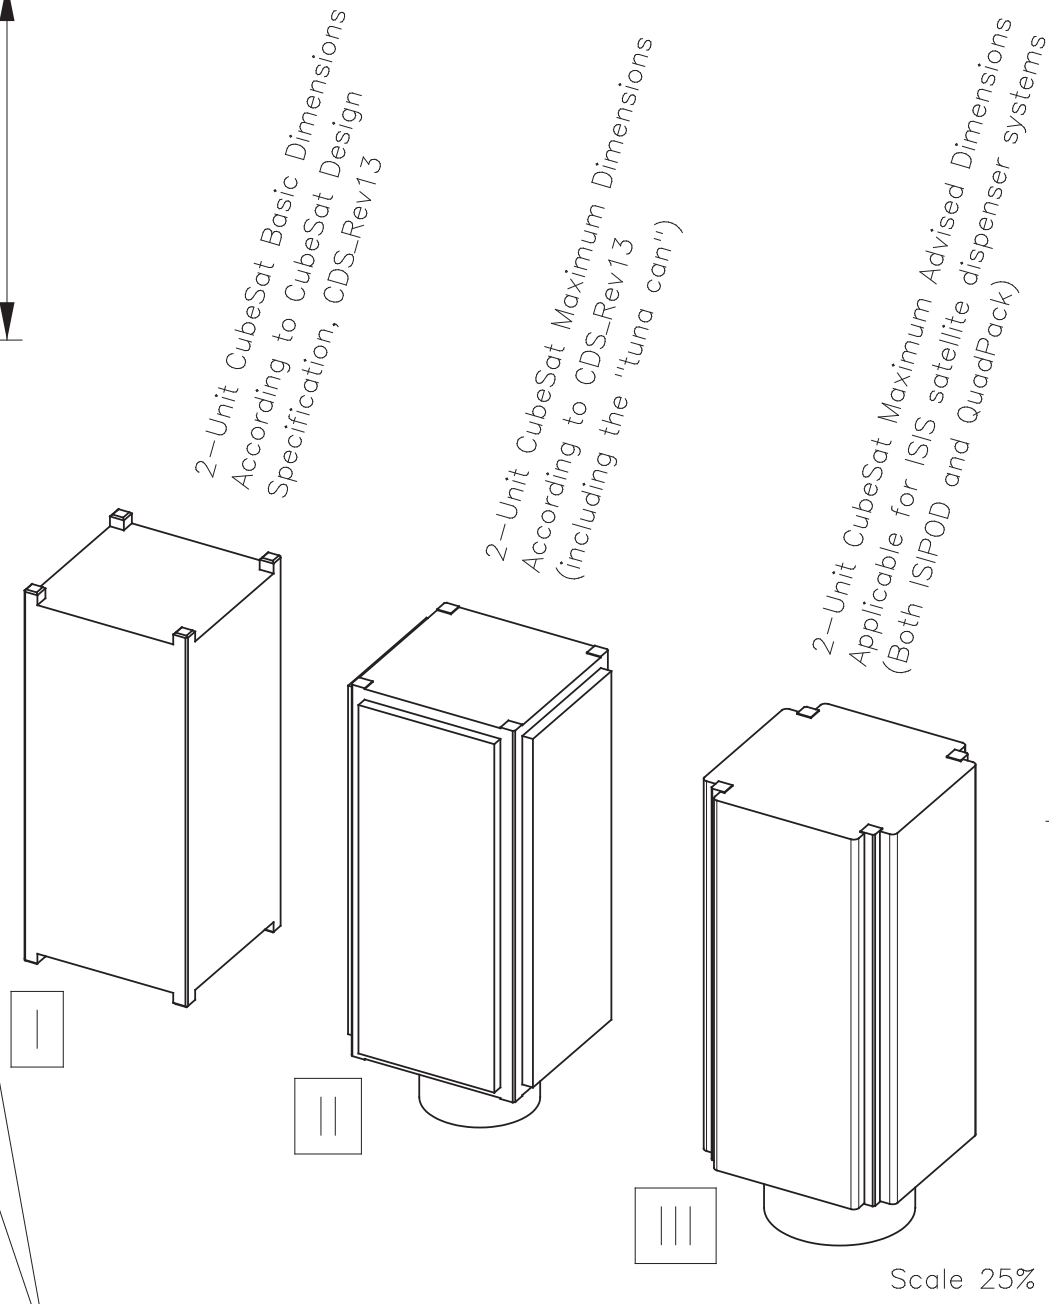

Rev	Description	Date	Initials
A	First release	14 Apr 2014	GLEB
B	Updated release	22 Sep 2014	GLEB

Between the ISIS satellite dispenser systems ISIPOD and QuadPack there are small differences in maximum allowable volume, namely:

- ISIPOD allows for additional space on top,
- QuadPack allows for more volume at all lateral sides,
- Both systems can handle an even larger "tuna can" on the bottom.

The dotted additional volume allocations can only be used after consultation with and written approval from ISIS.

	Project name	ISIS Advised Envelope	Scale	40%	By	Date	Material	n.a.	Notes: Use "Ctrl"+"5" to select line view
	Drawing name	2-Unit CubeSat Dimensions	Size	A3	Drawn	GLEB	Surface treatment	n.a.	
	Drawing number	ISIS.STS.0.1.002	Rev	B	Checked	RSLO	Dimensions	[mm]	
			Sheets	1/1	Approved	CBER	Tolerance	±0.1	