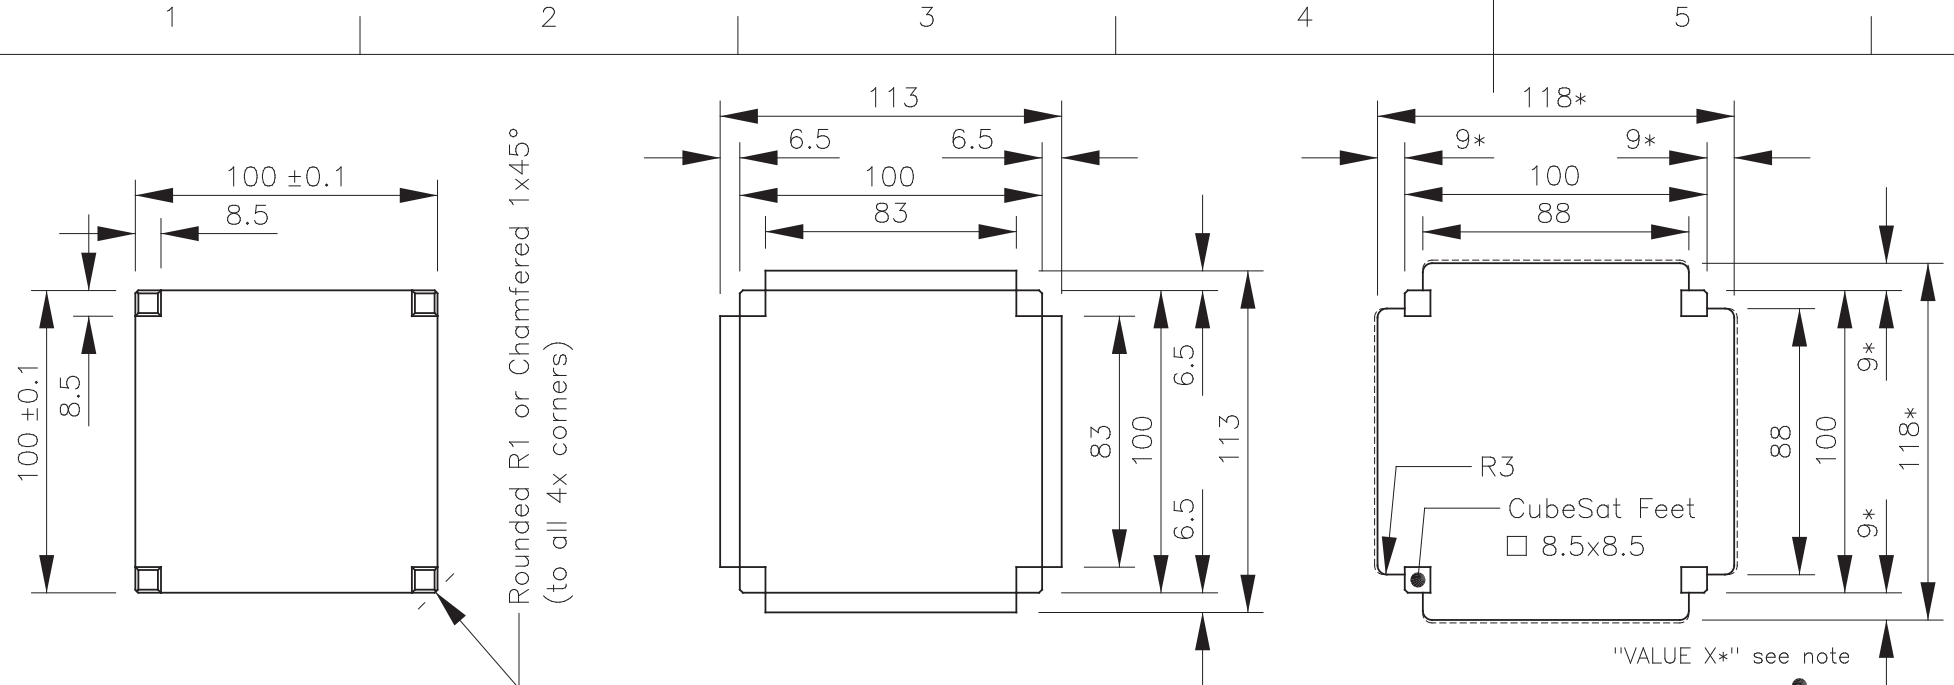

Rev	Description	Date	Initials
A	First release	29 Apr 2014	GLEB
B	Updated release	22 Sep 2014	GLEB

Note: 1U CubeSats mostly are deployed by sharing the satellite dispenser, it is because of this that consultation is needed before committing to external volume beyond the 113.5 [mm].

Between the ISIS satellite dispenser systems ISIPOD and QuadPack there are small differences in maximum allowable volume, namely:

- ISIPOD allows for additional space on top,
- QuadPack allows for more volume at all lateral sides,
- Both systems can handle an even larger "tuna can" on the bottom.

The dotted additional volume allocations can only be used after consultation with and written approval from ISIS.

Project name	ISIS Advised Envelope	Scale	40%	By	Date	Material	n.a.
Drawing name	1-Unit CubeSat Dimensions	Size	A3	Drawn	GLEB	Surface treatment	n.a.
Drawing number	ISIS.STS.0.1.001	Rev	B	Checked	RSLO	Dimensions	[mm]
		Sheets	1/1	Approved	CBER	Tolerance	±0.1

Notes:  
Use "Ctrl"+"5" to select line view