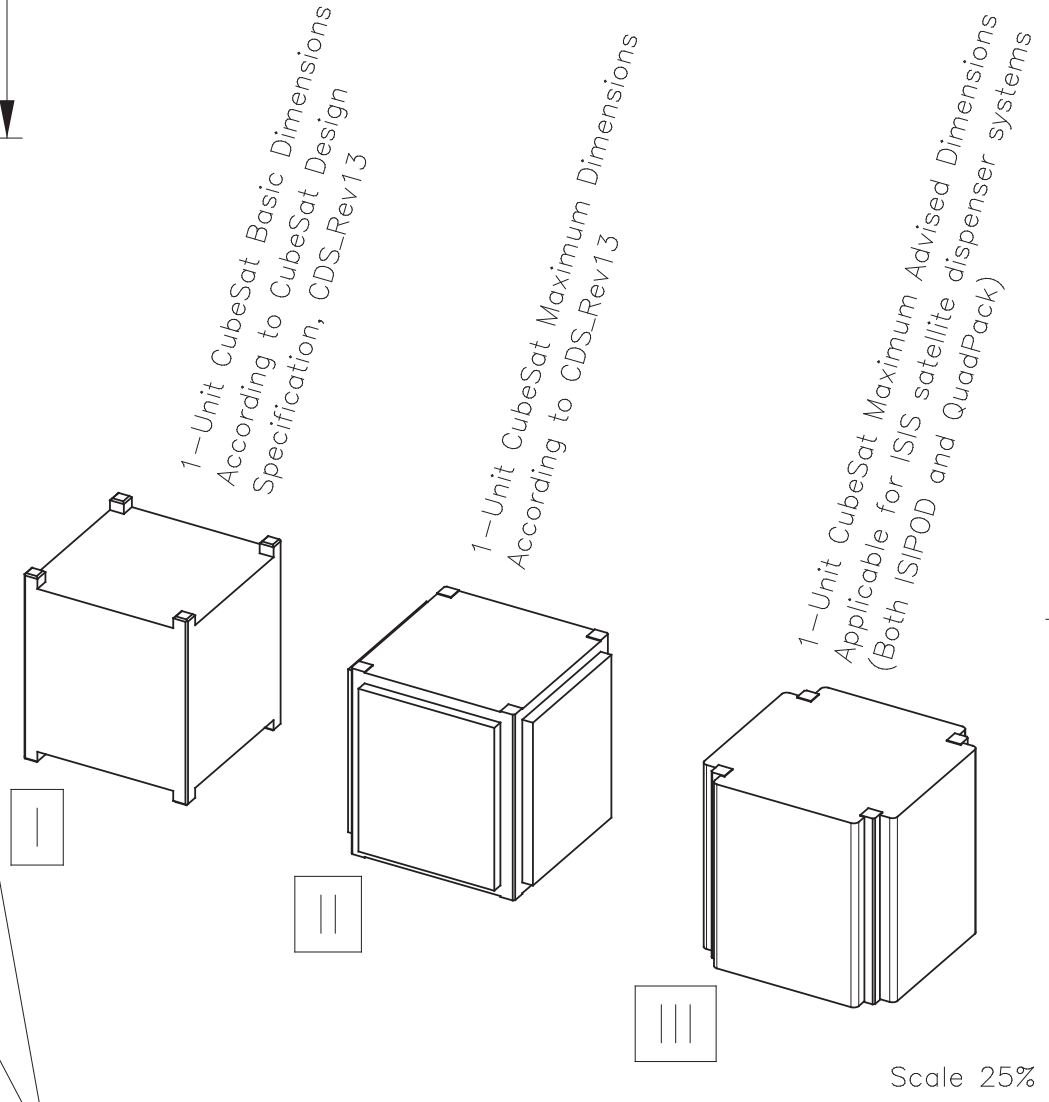

Rev	Description	Date	Initials
A	First release	29 Apr 2014	GLEB
B	Updated release	22 Sep 2014	GLEB

Note: 1U CubeSats mostly are deployed by sharing the satellite dispenser, it is because of this that consultation is needed before committing to external volume beyond the 113.5 [mm].

Between the ISIS satellite dispenser systems ISIPOD and QuadPack there are small differences in maximum allowable volume, namely:

- ISIPOD allows for additional space on top,
- QuadPack allows for more volume at all lateral sides,
- Both systems can handle an even larger "tuna can" on the bottom.

The dotted additional volume allocations can only be used after consultation with and written approval from ISIS.

Project name	ISIS Advised Envelope	Scale	40%	By	Date	Material	n.a.
Drawing name	1-Unit CubeSat Dimensions	Size	A3	Drawn	GLEB	Surface treatment	n.a.
Drawing number	ISIS.STS.0.1.001	Rev	B	Checked	RSLO	Dimensions	[mm]
		Sheets	1/1	Approved	CBER	Tolerance	±0.1

Notes:  
Use "Ctrl"+"5" to select line view