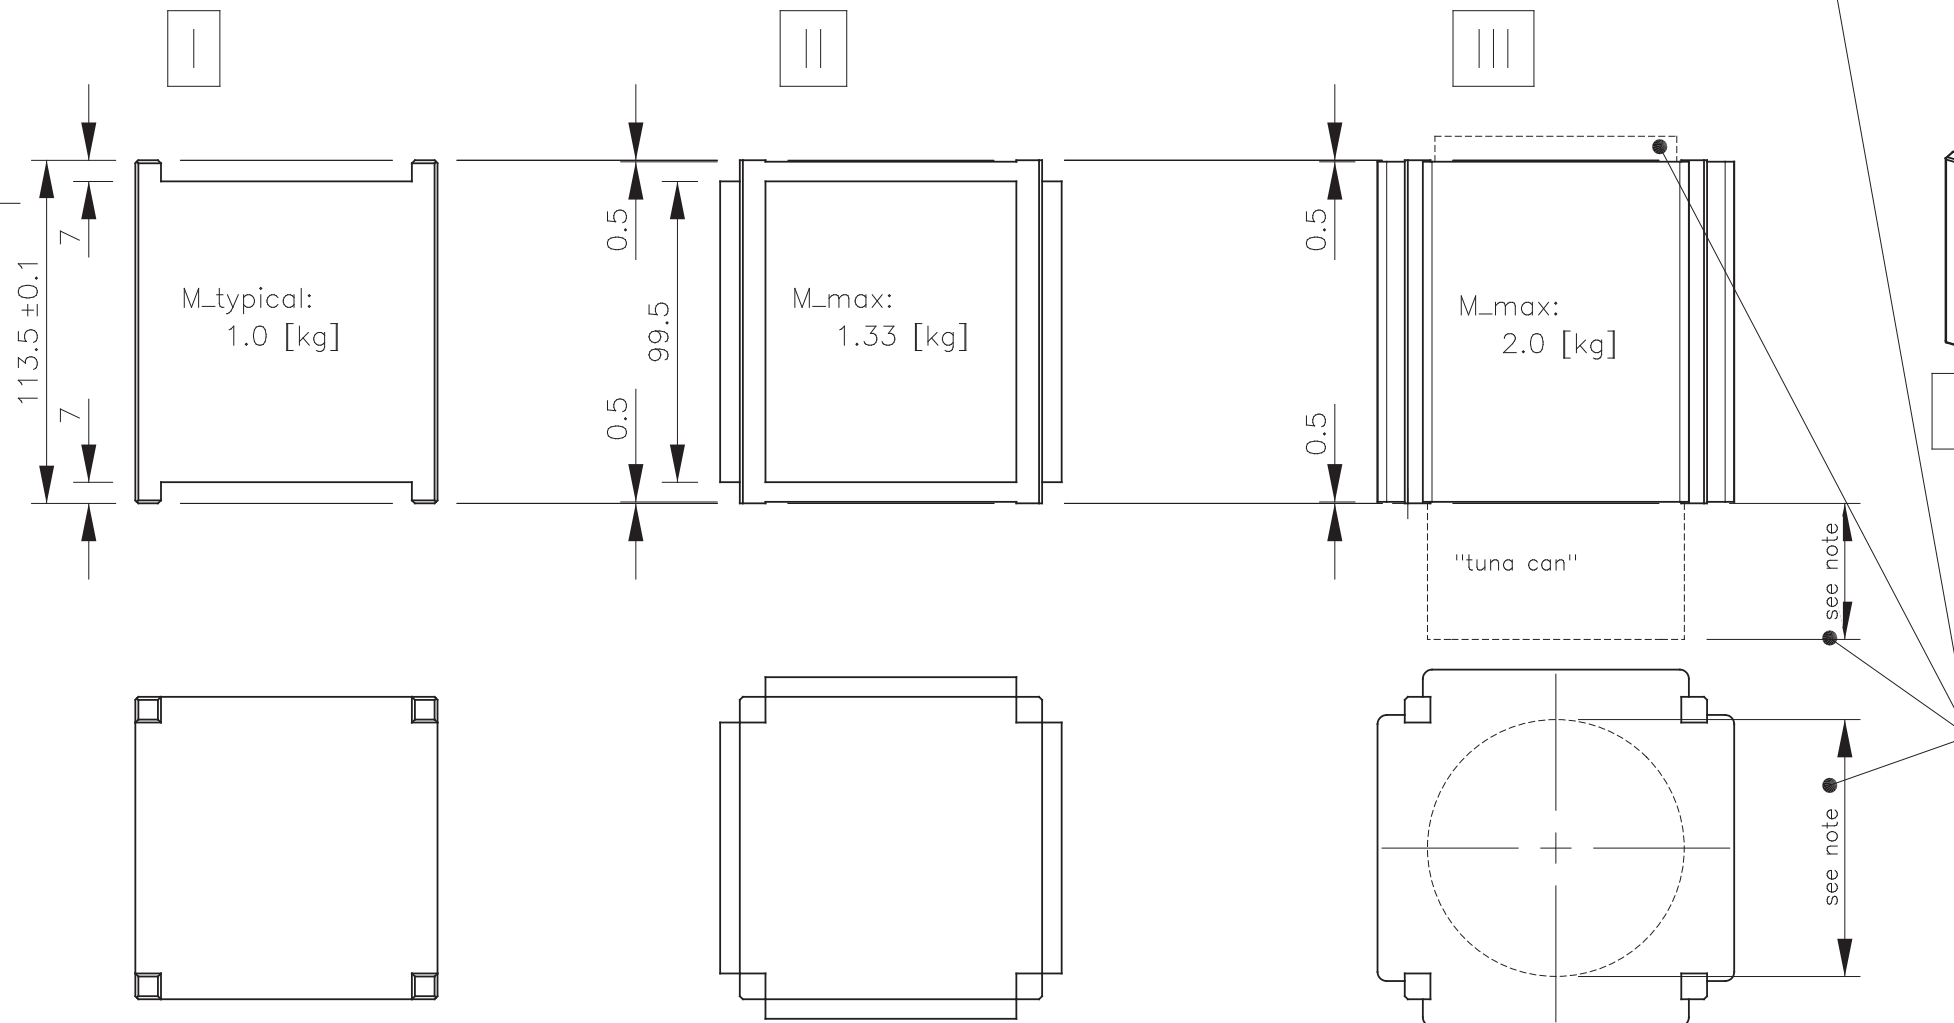

Rev	Description	Date	Initials
A	First release	29 Apr 2014	GLEB
B	Updated release	22 Sep 2014	GLEB

Note: 1U CubeSats mostly are deployed by sharing the satellite dispenser, it is because of this that consultation is needed before committing to external volume beyond the 113.5 [mm].

Between the ISIS satellite dispenser systems ISIPOD and QuadPack there are small differences in maximum allowable volume, namely:

- ISIPOD allows for additional space on top,
- QuadPack allows for more volume at all lateral sides,
- Both systems can handle an even larger "tuna can" on the bottom.

The dotted additional volume allocations can only be used after consultation with and written approval from ISIS.

Project name	ISIS Advised Envelope	Scale	40%	By	Date	Material	n.a.
Drawing name	1-Unit CubeSat Dimensions	Size	A3	Drawn	GLEB	Surface treatment	n.a.
Drawing number	ISIS.STS.0.1.001	Rev	B	Checked	RSLO	Dimensions	[mm]
		Sheets	1/1	Approved	CBER	Tolerance	±0.1

Notes:  
Use "Ctrl"+"5" to select line view